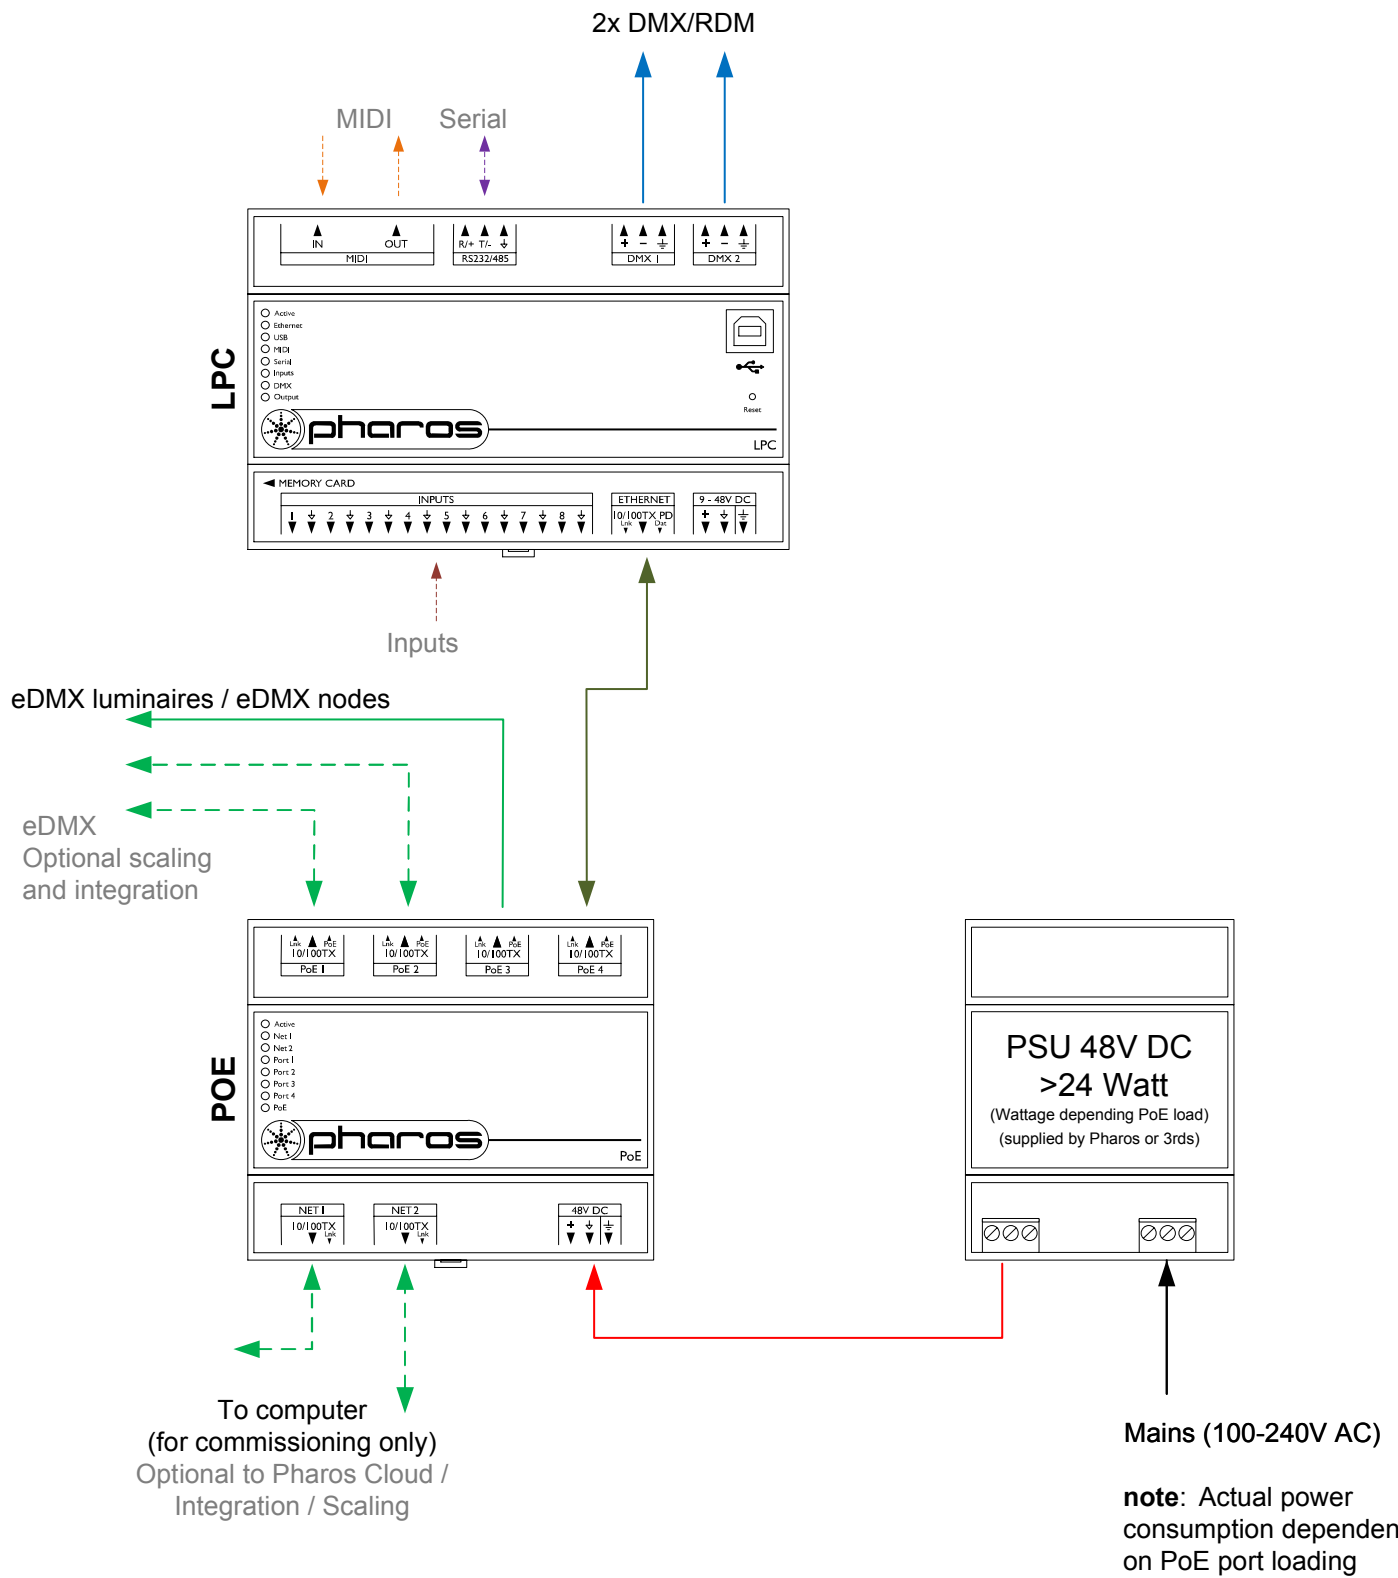

Type:	LPC 1	LPC 2	LPC 4
DMX 1	≤ 512 channels	≤ 512 channels	≤ 512 channels
DMX 2	Clone to DMX1 *	≤ 512 channels	≤ 512 channels
eDMX	≤ 512 channels	≤ 1,024 channels	≤ 2,048 channels
Total	≤ 512 channels	≤ 1,024 channels	≤ 2,048 channels

 pharoscontrols.com	Reference: 1105	Name: LPC - PoE	
	Size: A4	Date: 27/09/2017	Rev: V 1.0
	Page:	Notes: Setup	Notes: Minor adjustments
		21/01/2019	V 1.2
			Minor adjustments