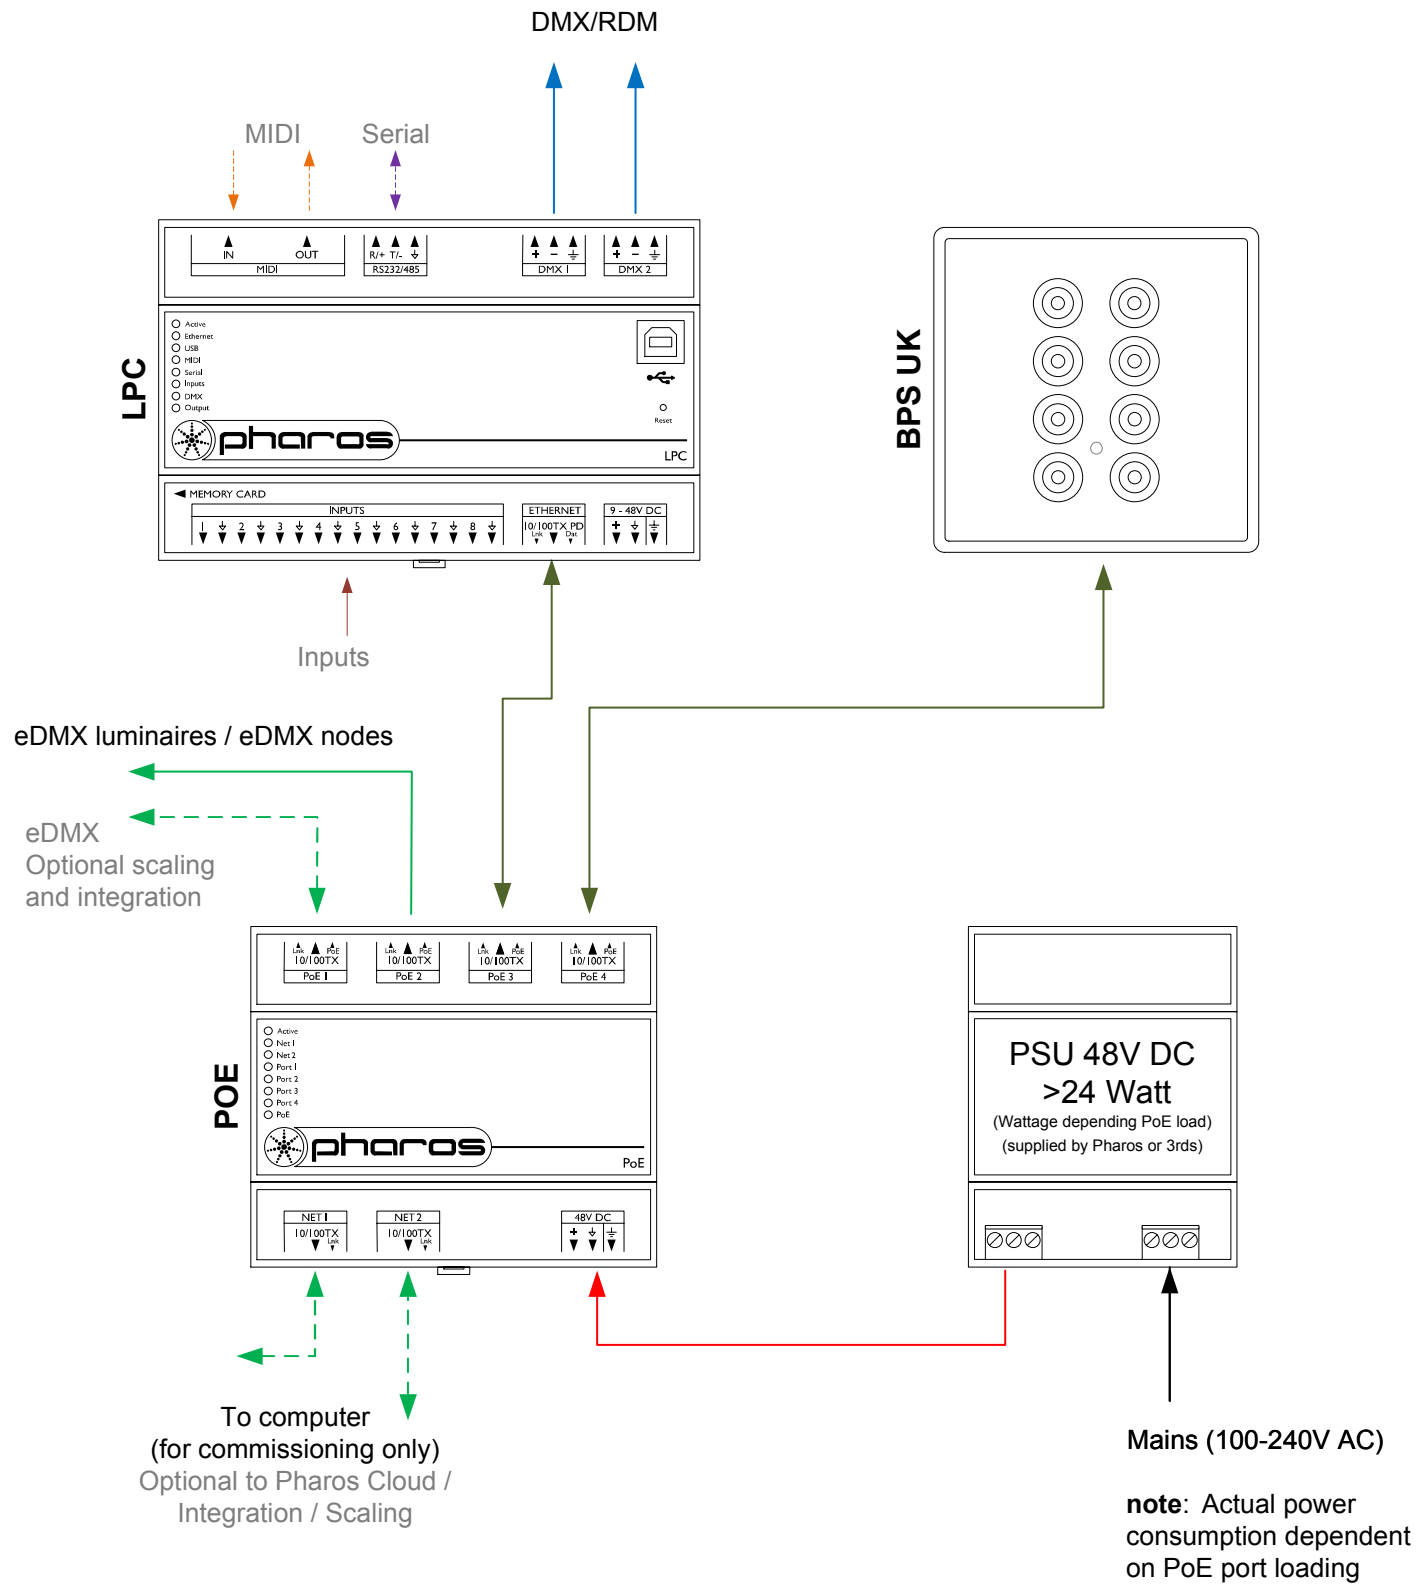

Type:	LPC 1	LPC 2	LPC 4
DMX 1	≤ 512 channels	≤ 512 channels	≤ 512 channels
DMX 2	Clone to DMX1 *	≤ 512 channels	≤ 512 channels
eDMX	≤ 512 channels	≤ 1,024 channels	≤ 2,048 channels
Total	≤ 512 channels	≤ 1,024 channels	≤ 2,048 channels

 pharoscontrols.com	Reference: 1113	Name: LPC - BPS UK	
	Size: A4	Date: 27/09/2017	Rev: V 1.0
	Page:	Notes: Setup	Notes: Minor adjustments
		21/01/2019	V 1.2
			Minor adjustments