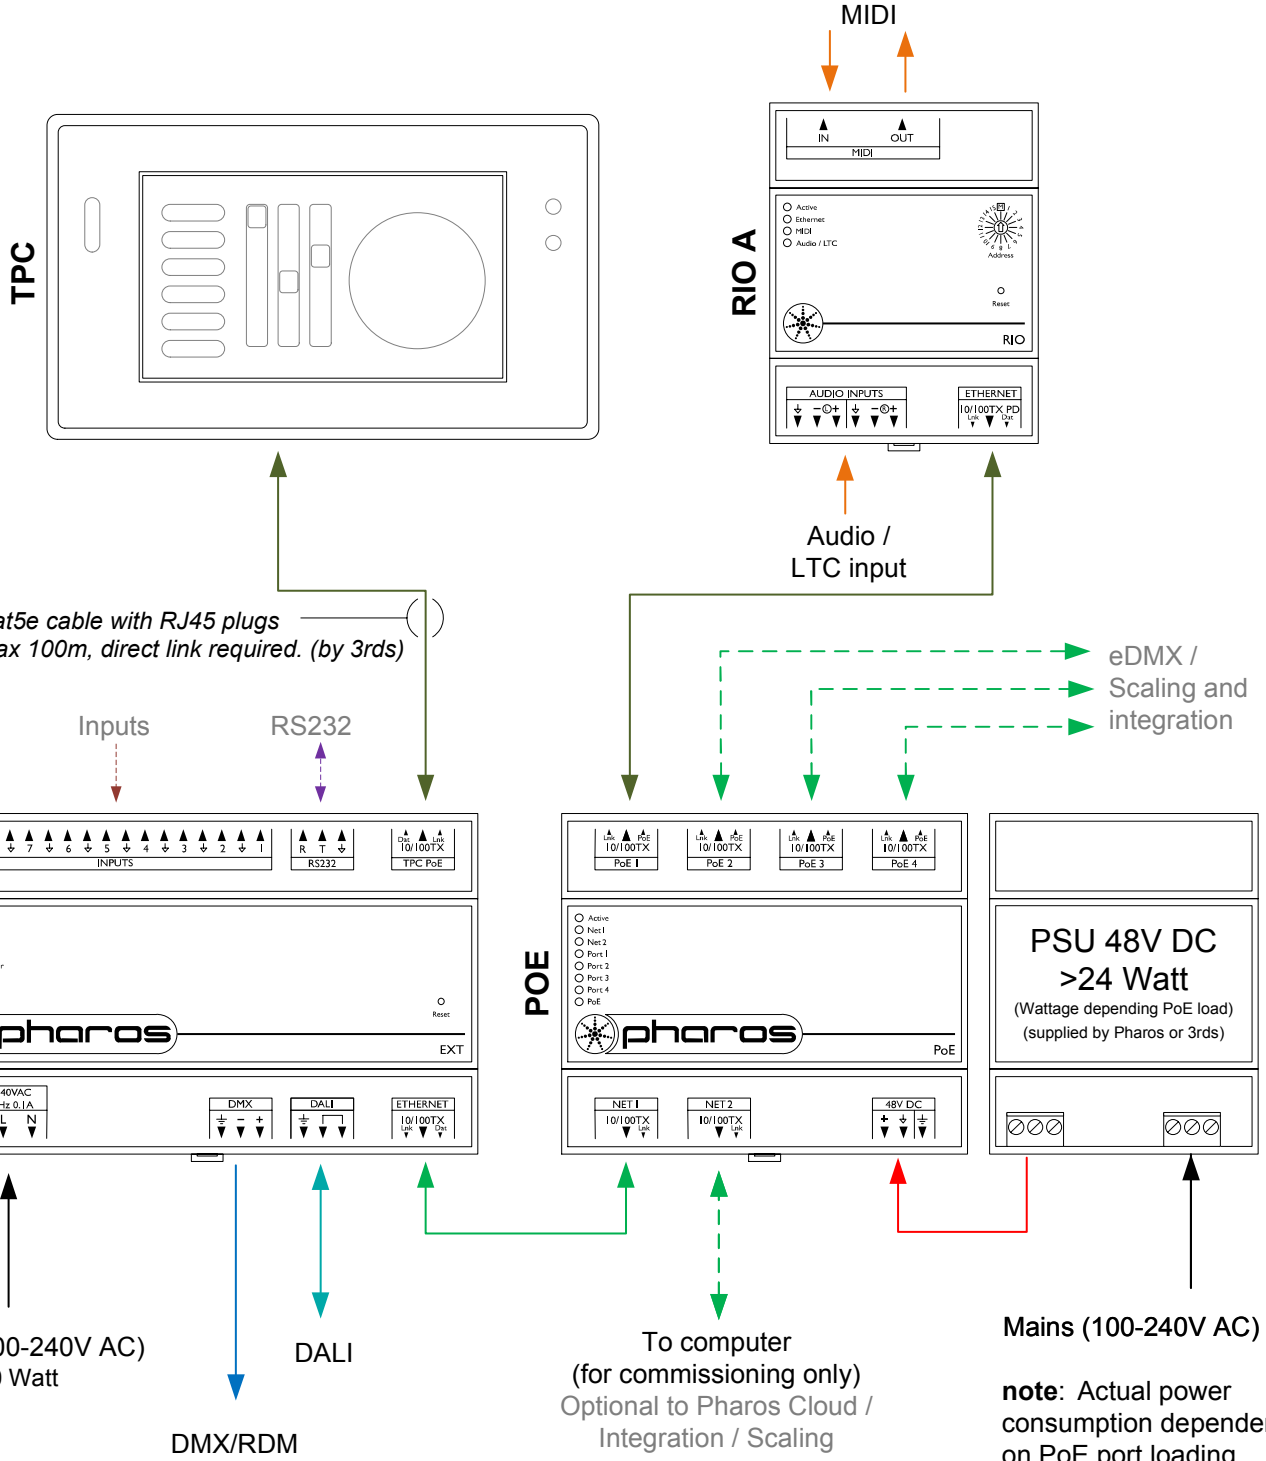

Type: TPC + EXT
DMX ≤ 512 channels
eDMX ≤ 512 channels
Total ≤ 512 channels
DALI 1 DALI bus (max 64 devices)

- Consult the **Installation Guide** for technical details
- See **General Notes.pdf** for information on cabling types
- **More configurations** are possible to fulfil any project
- Contact your supplier or visit our website for support

 pharoscontrols.com

Reference: 1306	Name: TPC - EXT - RIO A		
Size: A4	Date: 27/09/2017	Rev: V 1.0	Notes: Setup
Page:	17/09/2018	V 1.1	Minor adjustments
	21/01/2019	V 1.2	Minor adjustments