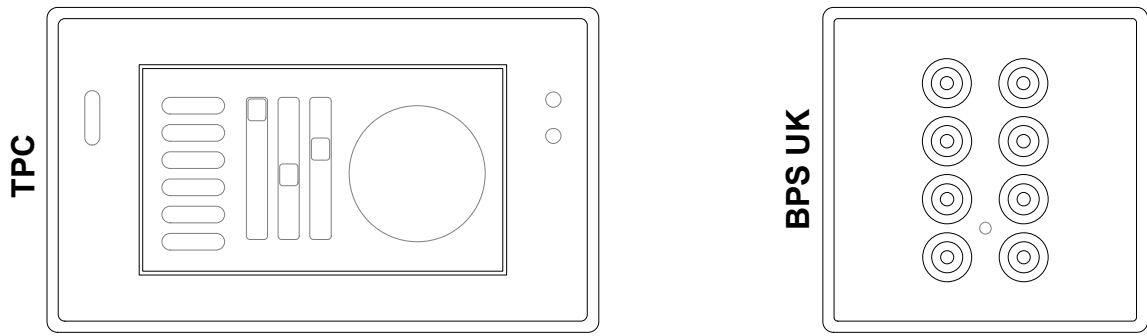

<b>Type:</b>	<b>TPC + EXT</b>
<b>DMX</b>	≤ 512 channels
<b>eDMX</b>	≤ 512 channels
<b>Total</b>	≤ 512 channels
<b>DALI</b>	1 DALI bus (max 64 devices)

Cat5e cable with RJ45 plugs  
Max 100m, direct link required. (by 3rds)

 pharoscontrols.com	Reference: 1308	Name: TPC - EXT - BPS UK	
	Size: A4	Date: 27/09/2017	Rev: V 1.0
	Page:	Notes: Setup	Notes: Minor adjustments
		21/01/2019	V 1.2
			Minor adjustments