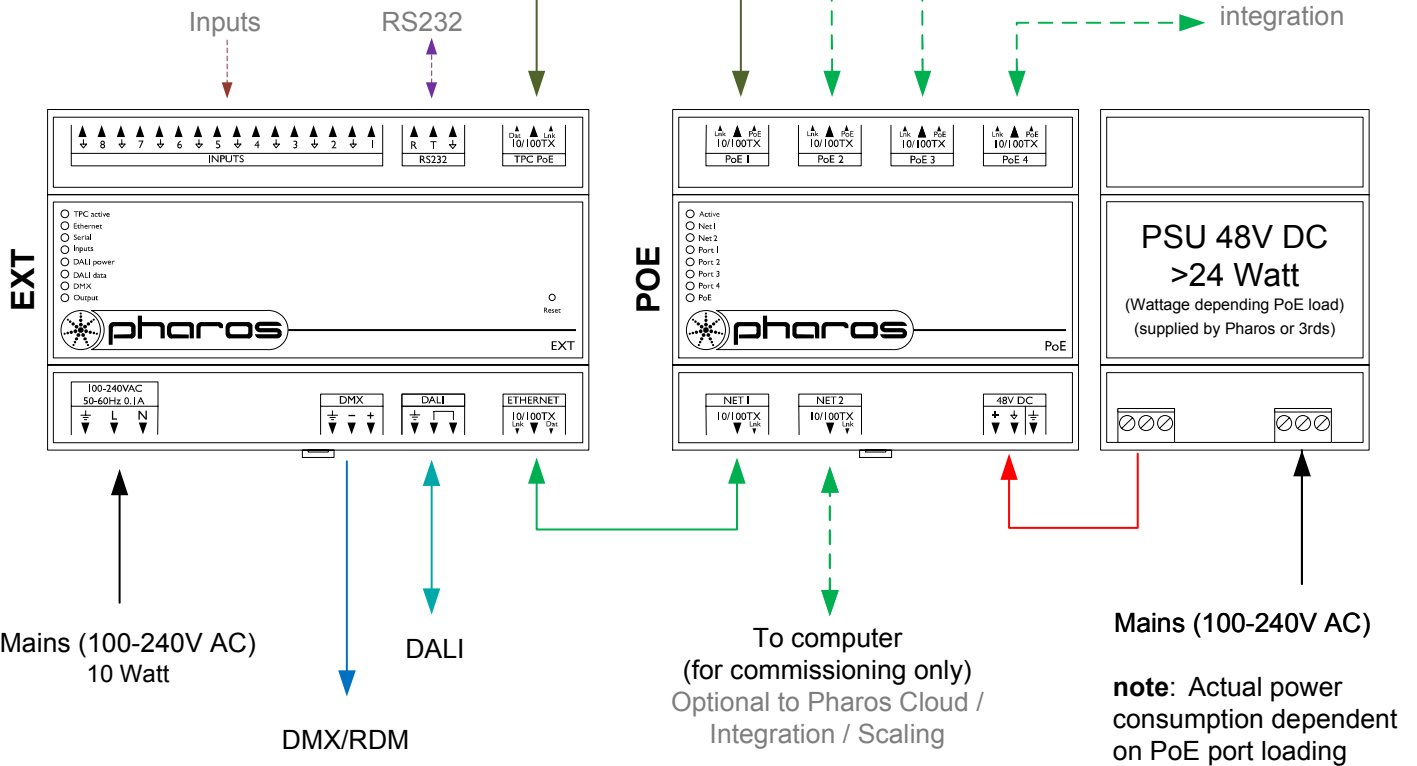

<b>Type:</b>	<b>TPC + EXT</b>
<b>DMX</b>	≤ 512 channels
<b>eDMX</b>	≤ 512 channels
<b>Total</b>	≤ 512 channels
<b>DALI</b>	1 DALI bus (max 64 devices)

Cat5e cable with RJ45 plugs  
Max 100m, direct link required. (by 3rds)

 pharoscontrols.com	Reference: 1308	Name: TPC - EXT - BPS UK	
	Size: A4	Date: 27/09/2017	Rev: V 1.0
	Page:	Notes: Setup	Notes: Minor adjustments
		21/01/2019	V 1.2
			Minor adjustments