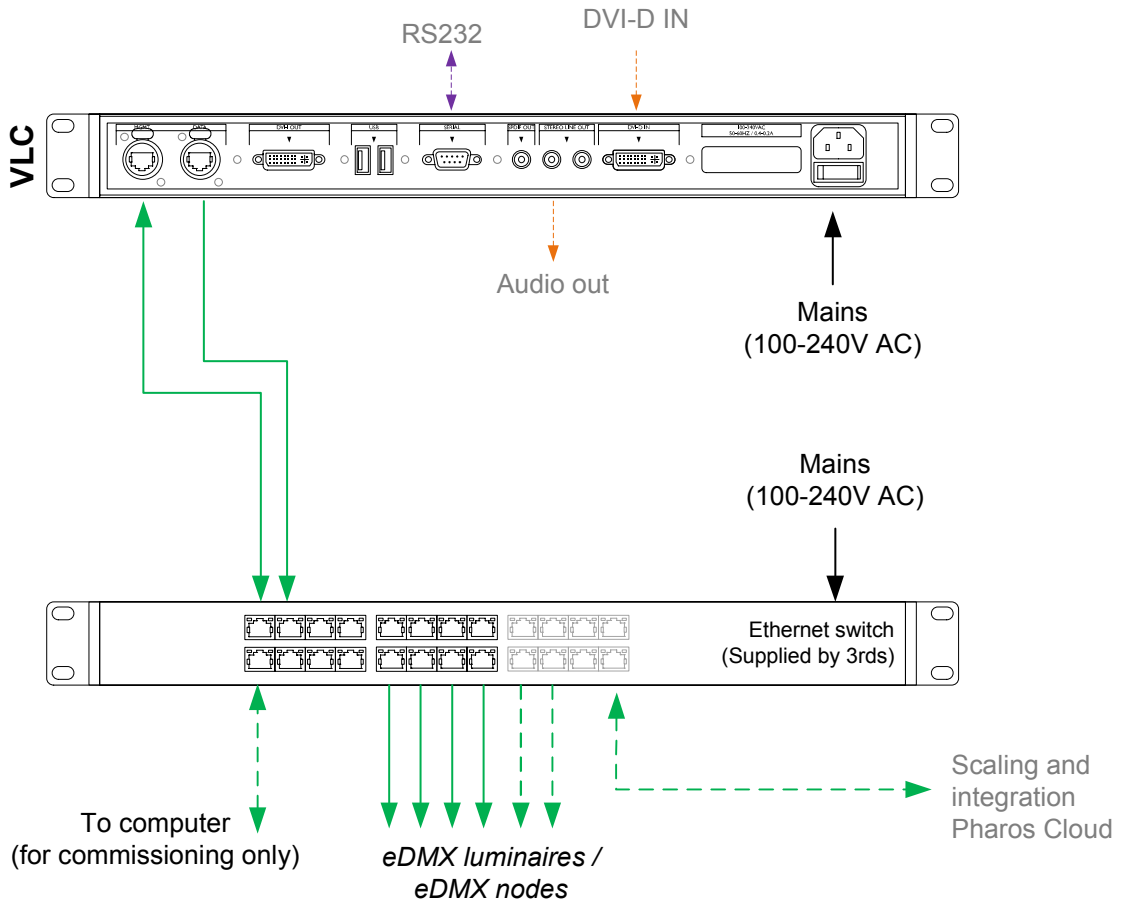

Type:	VLC __ (__ =50,100,250,500,1000,1500)
eDMX	≤ __ *512 channels
Total	≤ __ *512 channels

- Consult the **Installation Guide** for technical details
- See **General Notes.pdf** for information on cabling types
- **More configurations** are possible to fulfil any project
- Contact your supplier or visit our website for support

 pharoscontrols.com	Reference:	Name:		
	1501	VLC (single network)		
	Size:	Date:	Rev:	Notes:
	A4	27/09/2017	V 1.0	Setup
Page:	17/09/2018	V 1.1	Minor adjustments	
	21/01/2019	V 1.2	Minor adjustments	