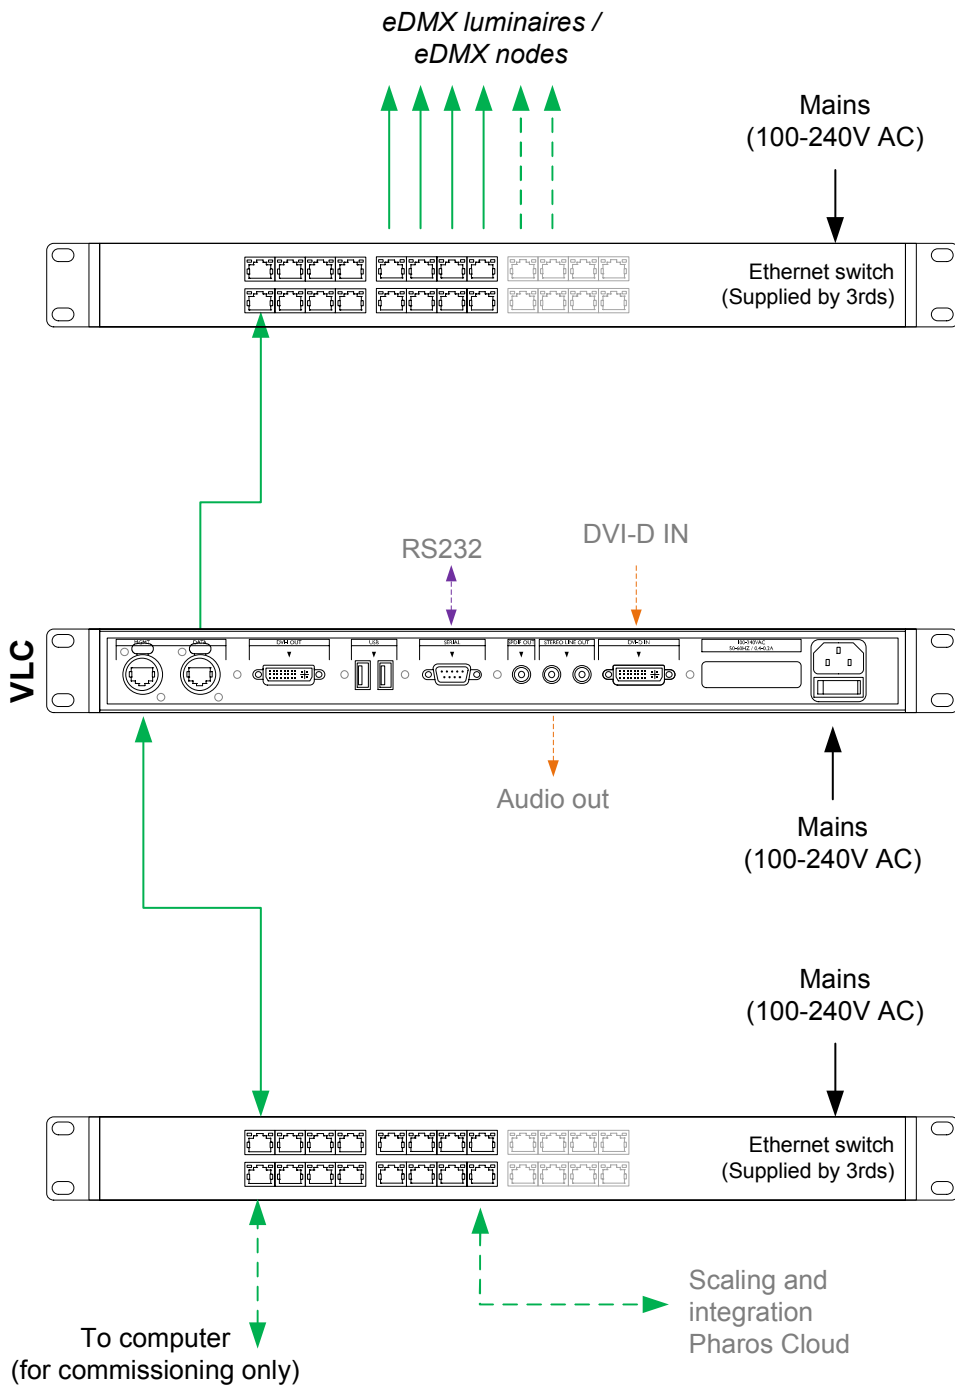

Type: VLC __ (__=50,100,250,500,1000,1500)
 eDMX ≤ __*512 channels
 Total ≤ __*512 channels

note: Requires different subnets on the two ports

- Consult the **Installation Guide** for technical details
- See **General Notes.pdf** for information on cabling types
- **More configurations** are possible to fulfil any project
- Contact your supplier or visit our website for support

 pharoscontrols.com	Reference: 1502	Name: VLC (dual network)		
	Size: A4	Date: 27/09/2017	Rev: V 1.0	Notes: Setup
	Page:	17/09/2018	V 1.1	Minor adjustments
		21/01/2019	V 1.2	Minor adjustments