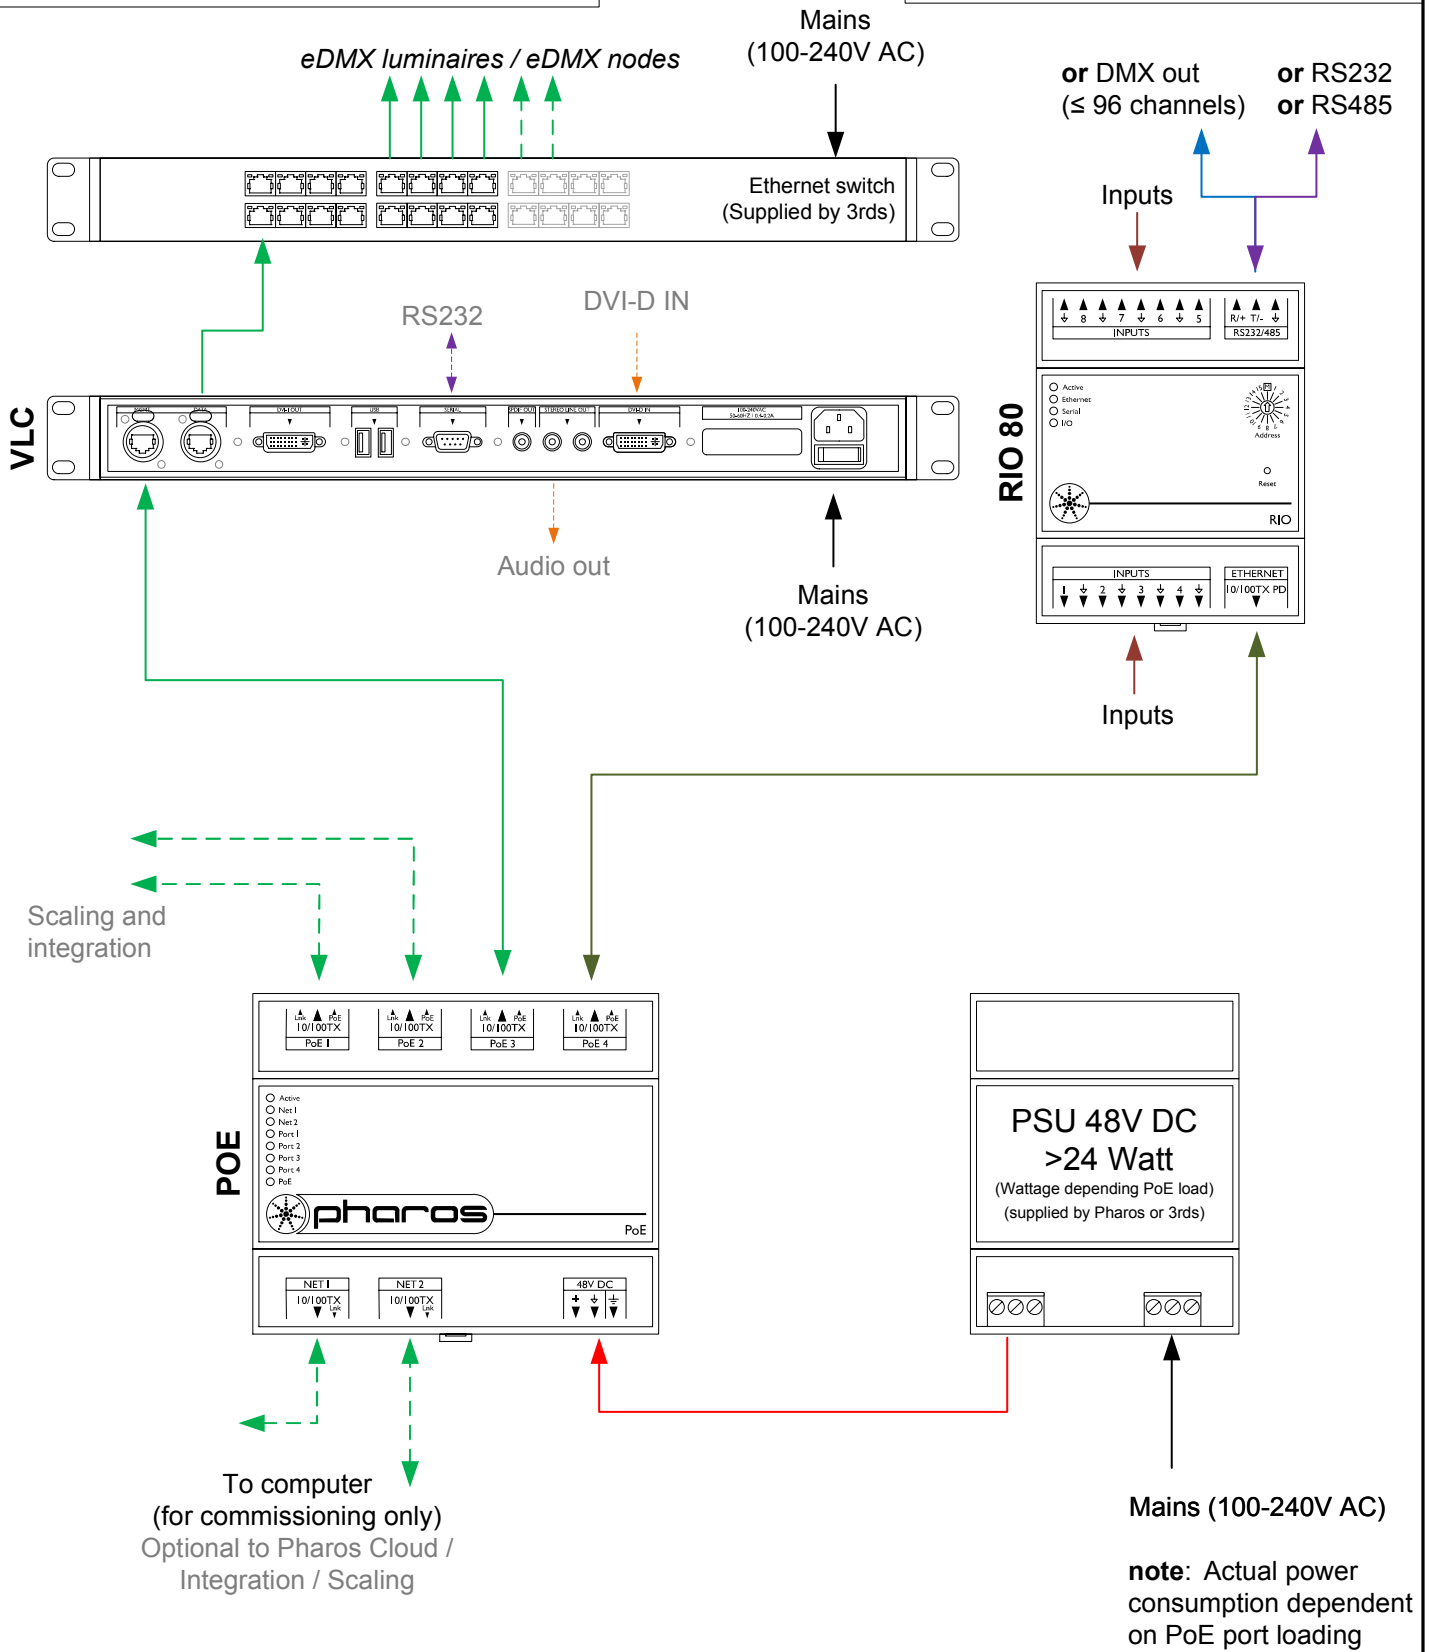

Type:	VLC __ (__=50,100,250,500,1000,1500)
eDMX	≤ __*512 channels
RIO DMX	≤ 96 channels
Total	≤ __*512 channels

Type:	Inputs	Outputs	Serial Port
RIO 80	8	0	Yes
RIO 44	4	4	Yes
RIO 08	0	8	Yes

- Consult the **Installation Guide** for technical details
- See **General Notes.pdf** for information on cabling types
- **More configurations** are possible to fulfil any project
- Contact your supplier or visit our website for support

 pharoscontrols.com	Reference: 1503	Name: VLC - RIO 80	
	Size: A4	Date: 27/09/2017	Rev: V 1.0
	Page:	Notes: Setup	Notes: Minor adjustments
		21/01/2019	V 1.2
			Minor adjustments