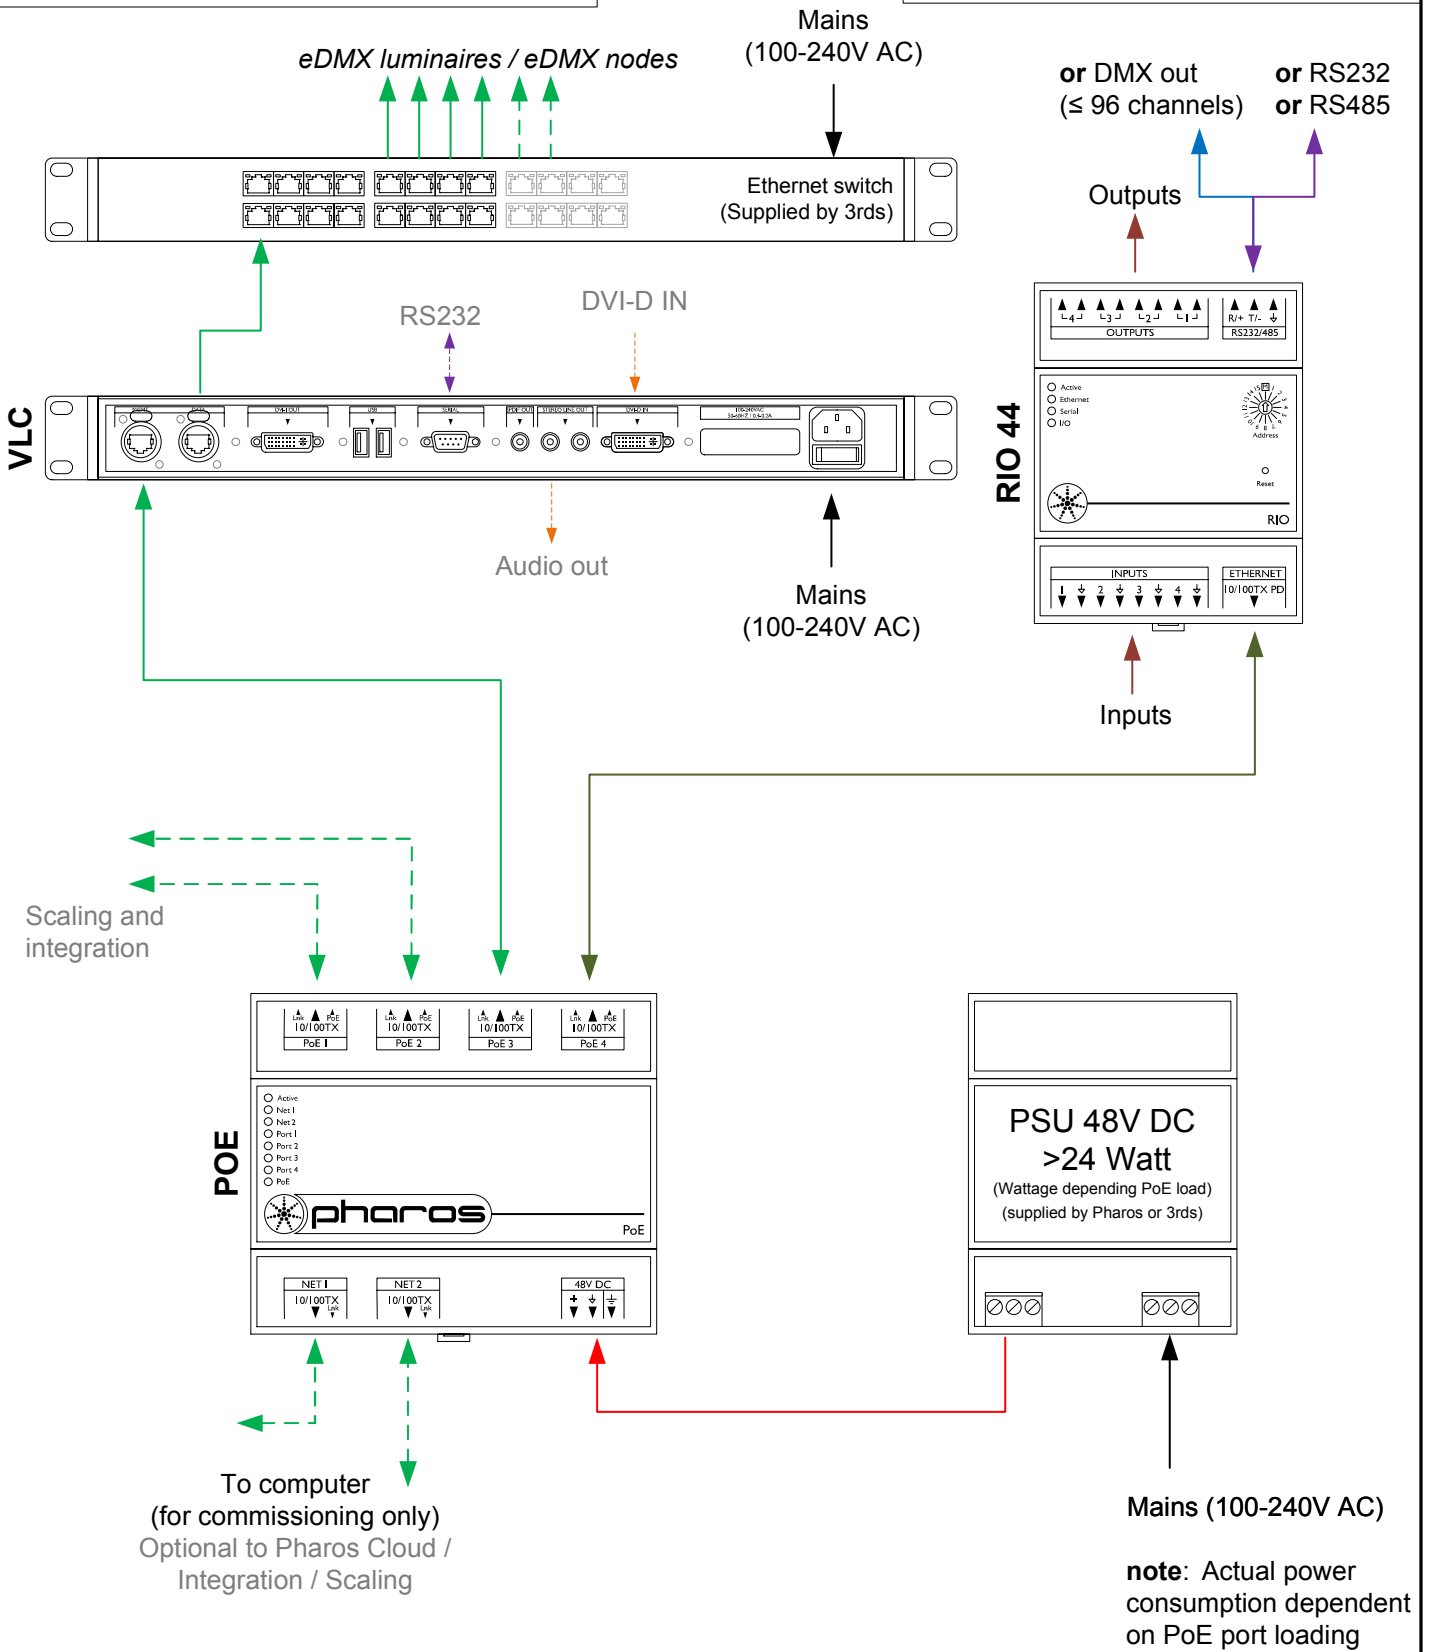

Type:	VLC __ ( __=50,100,250,500,1000,1500)
eDMX	≤ __*512 channels
RIO DMX	≤ 96 channels
Total	≤ __*512 channels

Type:	Inputs	Outputs	Serial Port
RIO 80	8	0	Yes
RIO 44	4	4	Yes
RIO 08	0	8	Yes

- Consult the **Installation Guide** for technical details
- See **General Notes.pdf** for information on cabling types
- **More configurations** are possible to fulfil any project
- Contact your supplier or visit our website for support

 pharoscontrols.com	Reference: 1504	Name: VLC - RIO 44	
	Size: A4	Date: 27/09/2017	Rev: V 1.0
	Page:	Notes: Setup	Notes: Minor adjustments
		21/01/2019	V 1.2
			Minor adjustments