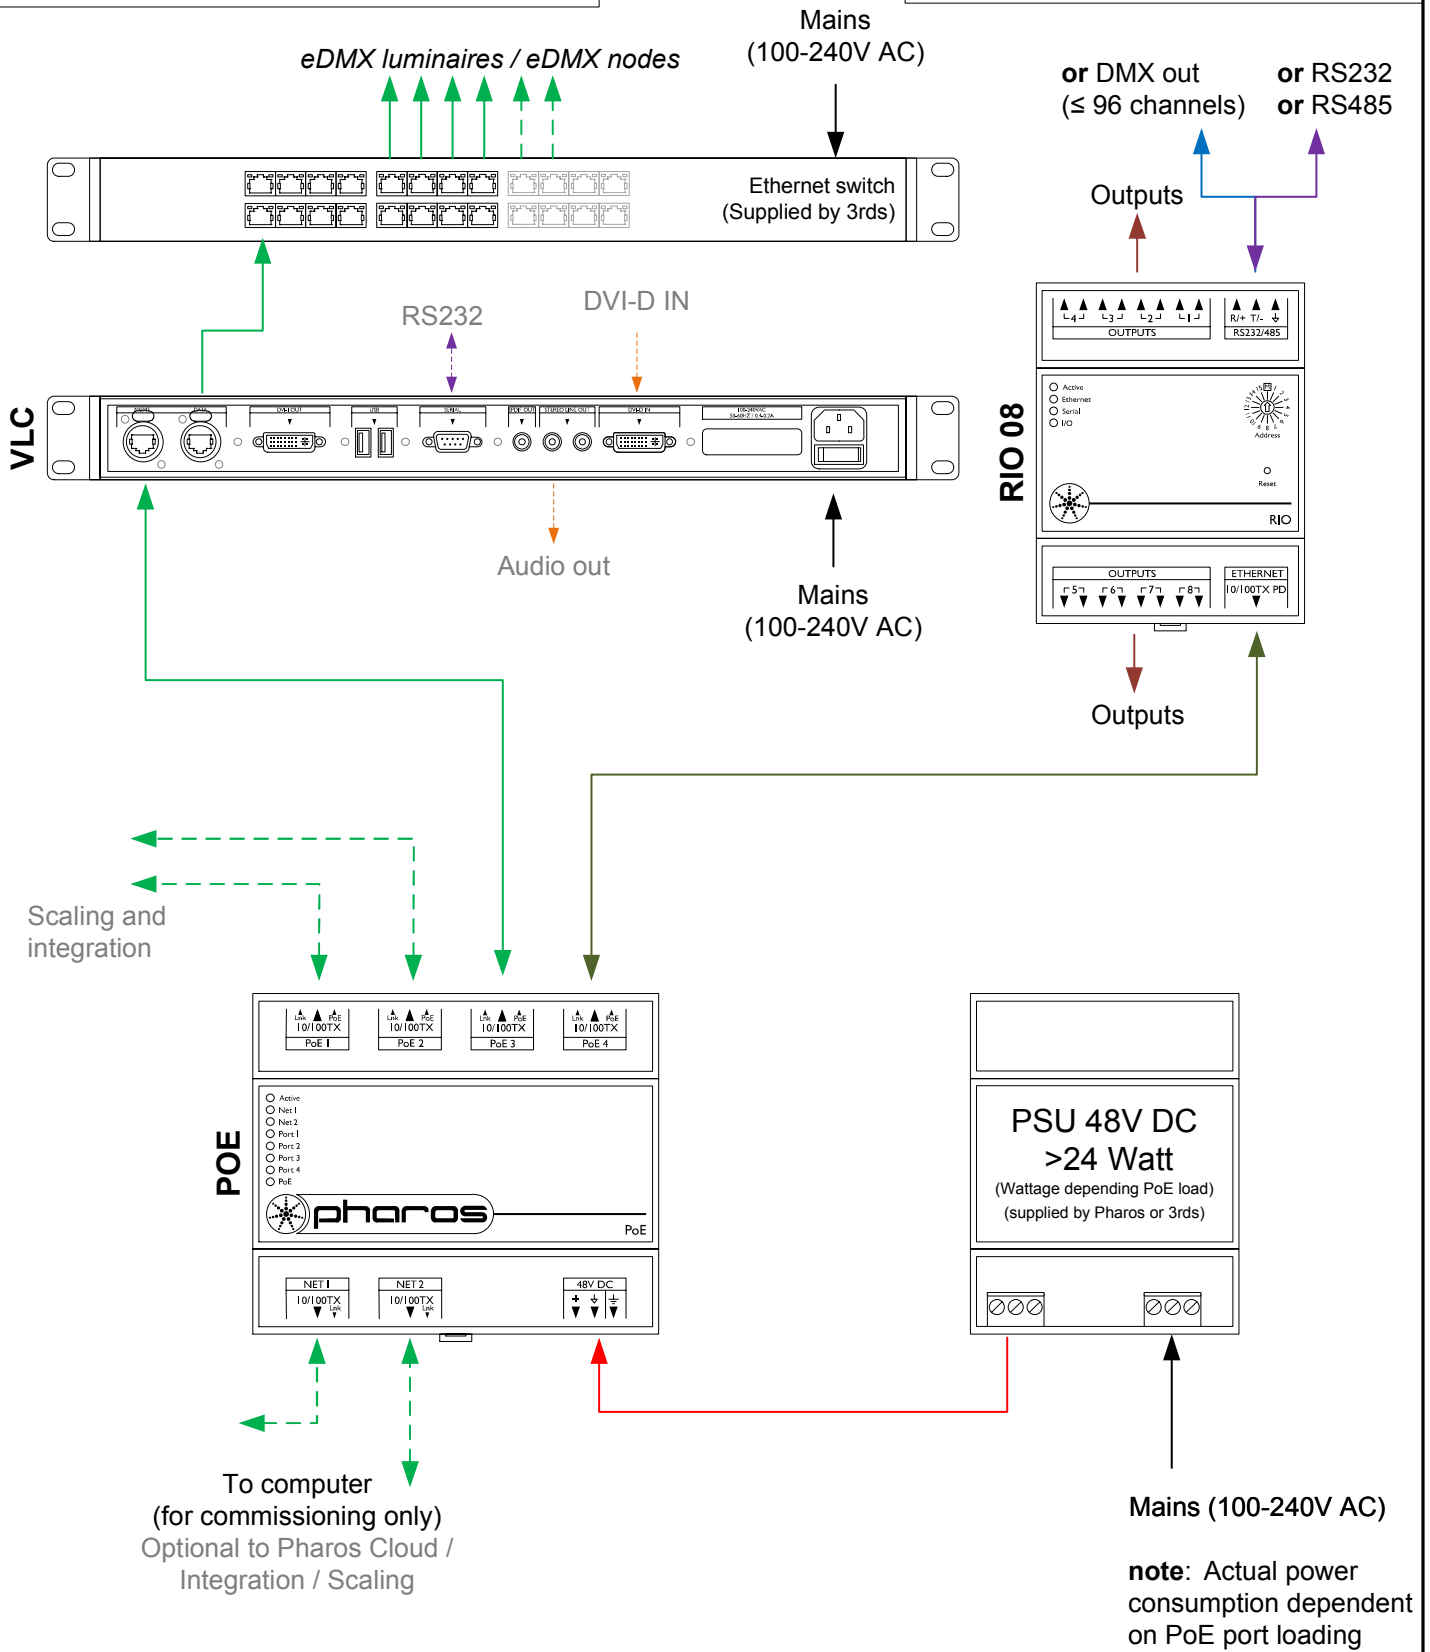

Type:	VLC __ ( __=50,100,250,500,1000,1500)
eDMX	≤ __*512 channels
RIO DMX	≤ 96 channels
Total	≤ __*512 channels

Type:	Inputs	Outputs	Serial Port
RIO 80	8	0	Yes
RIO 44	4	4	Yes
RIO 08	0	8	Yes

- Consult the **Installation Guide** for technical details
- See **General Notes.pdf** for information on cabling types
- **More configurations** are possible to fulfil any project
- Contact your supplier or visit our website for support

 pharoscontrols.com	Reference: 1505	Name: VLC - RIO 08	
	Size: A4	Date: 27/09/2017	Rev: V 1.0
	Page:	Notes: Setup	Notes: Minor adjustments
		21/01/2019	V 1.2