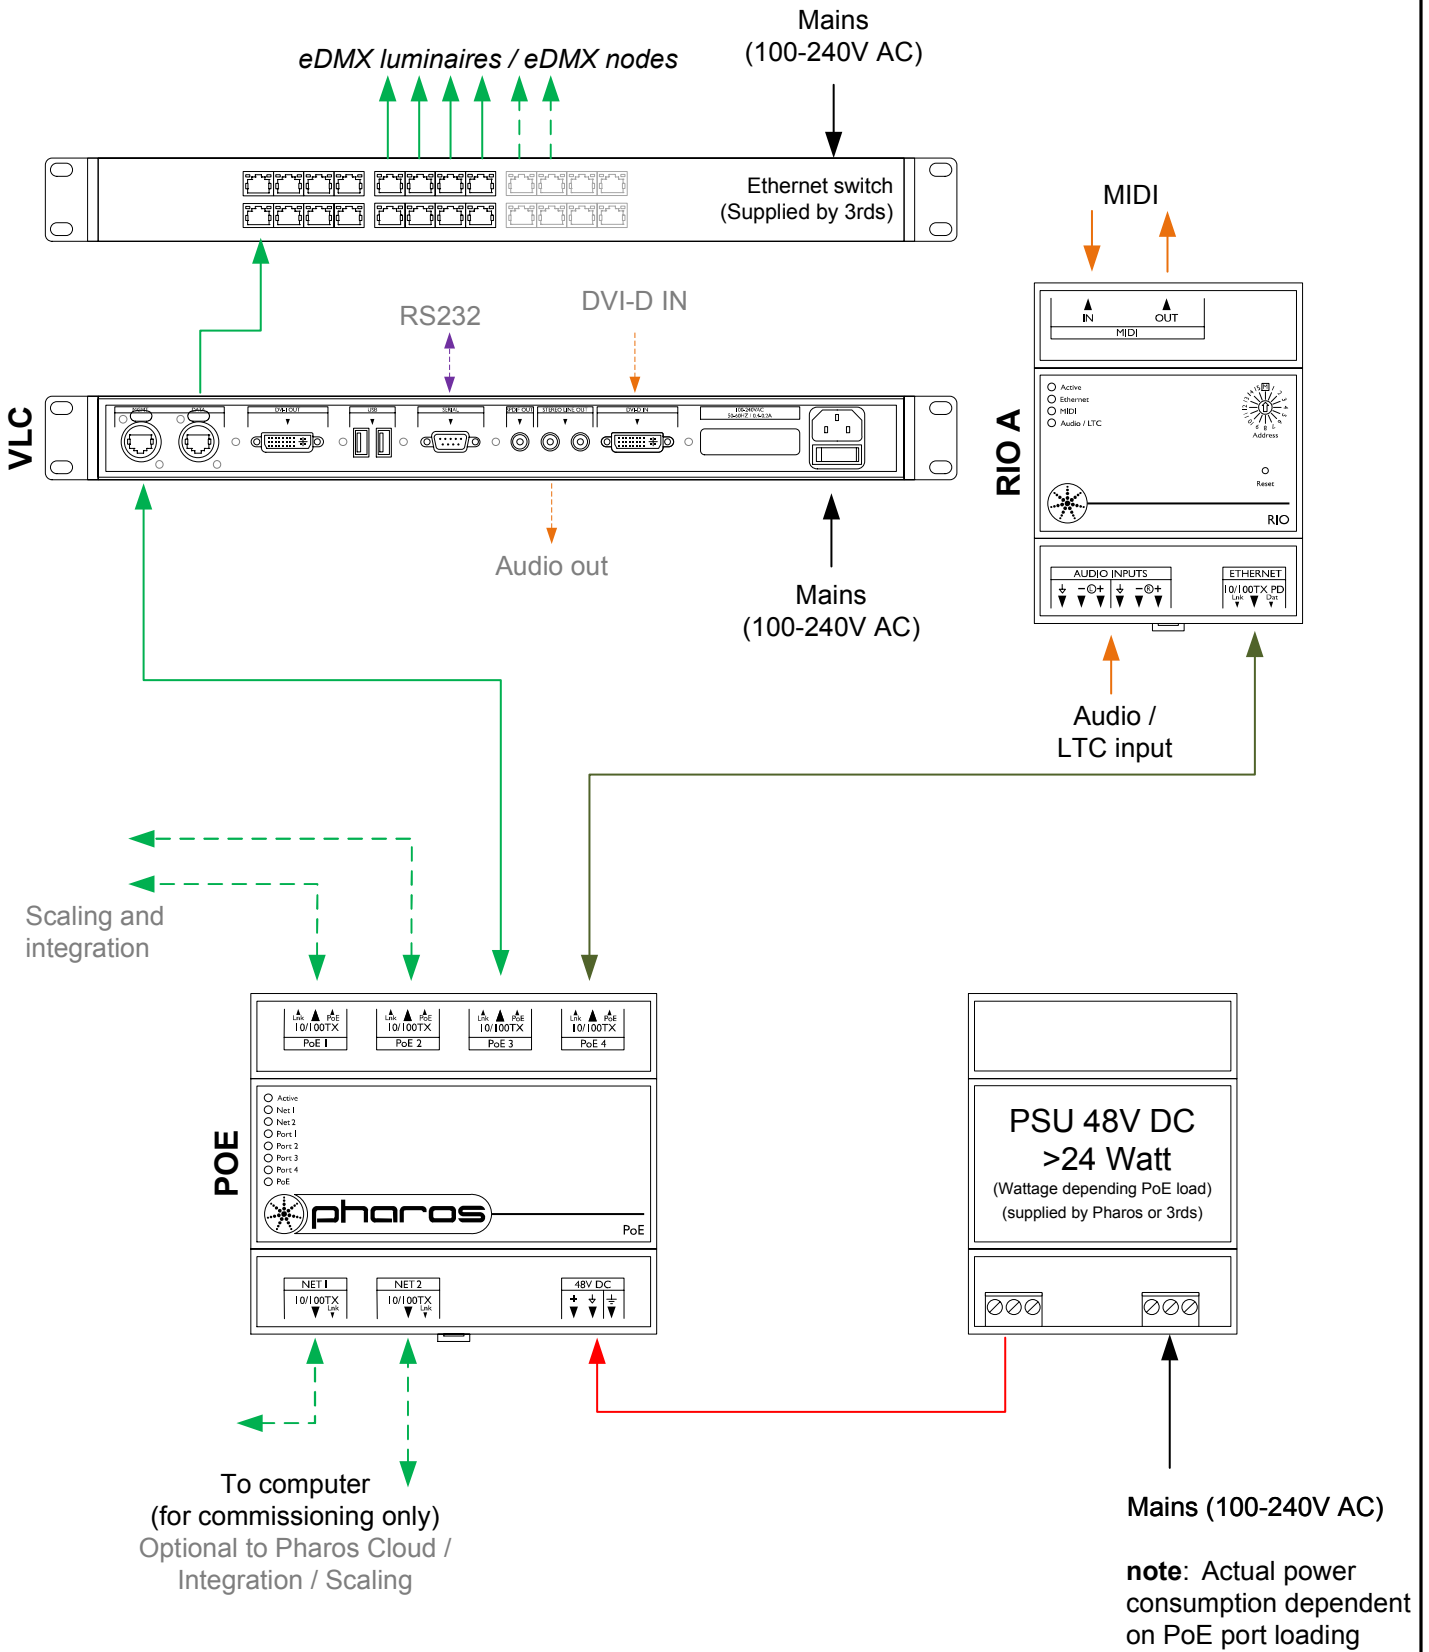

Type: VLC \_\_ ( \_\_=50,100,250,500,1000,1500)  
 eDMX ≤ \_\_\*512 channels  
 Total ≤ \_\_\*512 channels

- Consult the **Installation Guide** for technical details
- See **General Notes.pdf** for information on cabling types
- **More configurations** are possible to fulfil any project
- Contact your supplier or visit our website for support

|   |                    |                      |               |
|---|--------------------|----------------------|---------------|
| <br>pharoscontrols.com | Reference:<br>1506 | Name:<br>VLC - RIO A |               |
|   | Size:<br>A4        | Date:<br>27/09/2017  | Rev:<br>V 1.0 |
|   | Page:              | Notes:<br>Setup      |               |
|   |                    | 17/09/2018           | V 1.1         |
|   |                    | 21/01/2019           | V 1.2         |