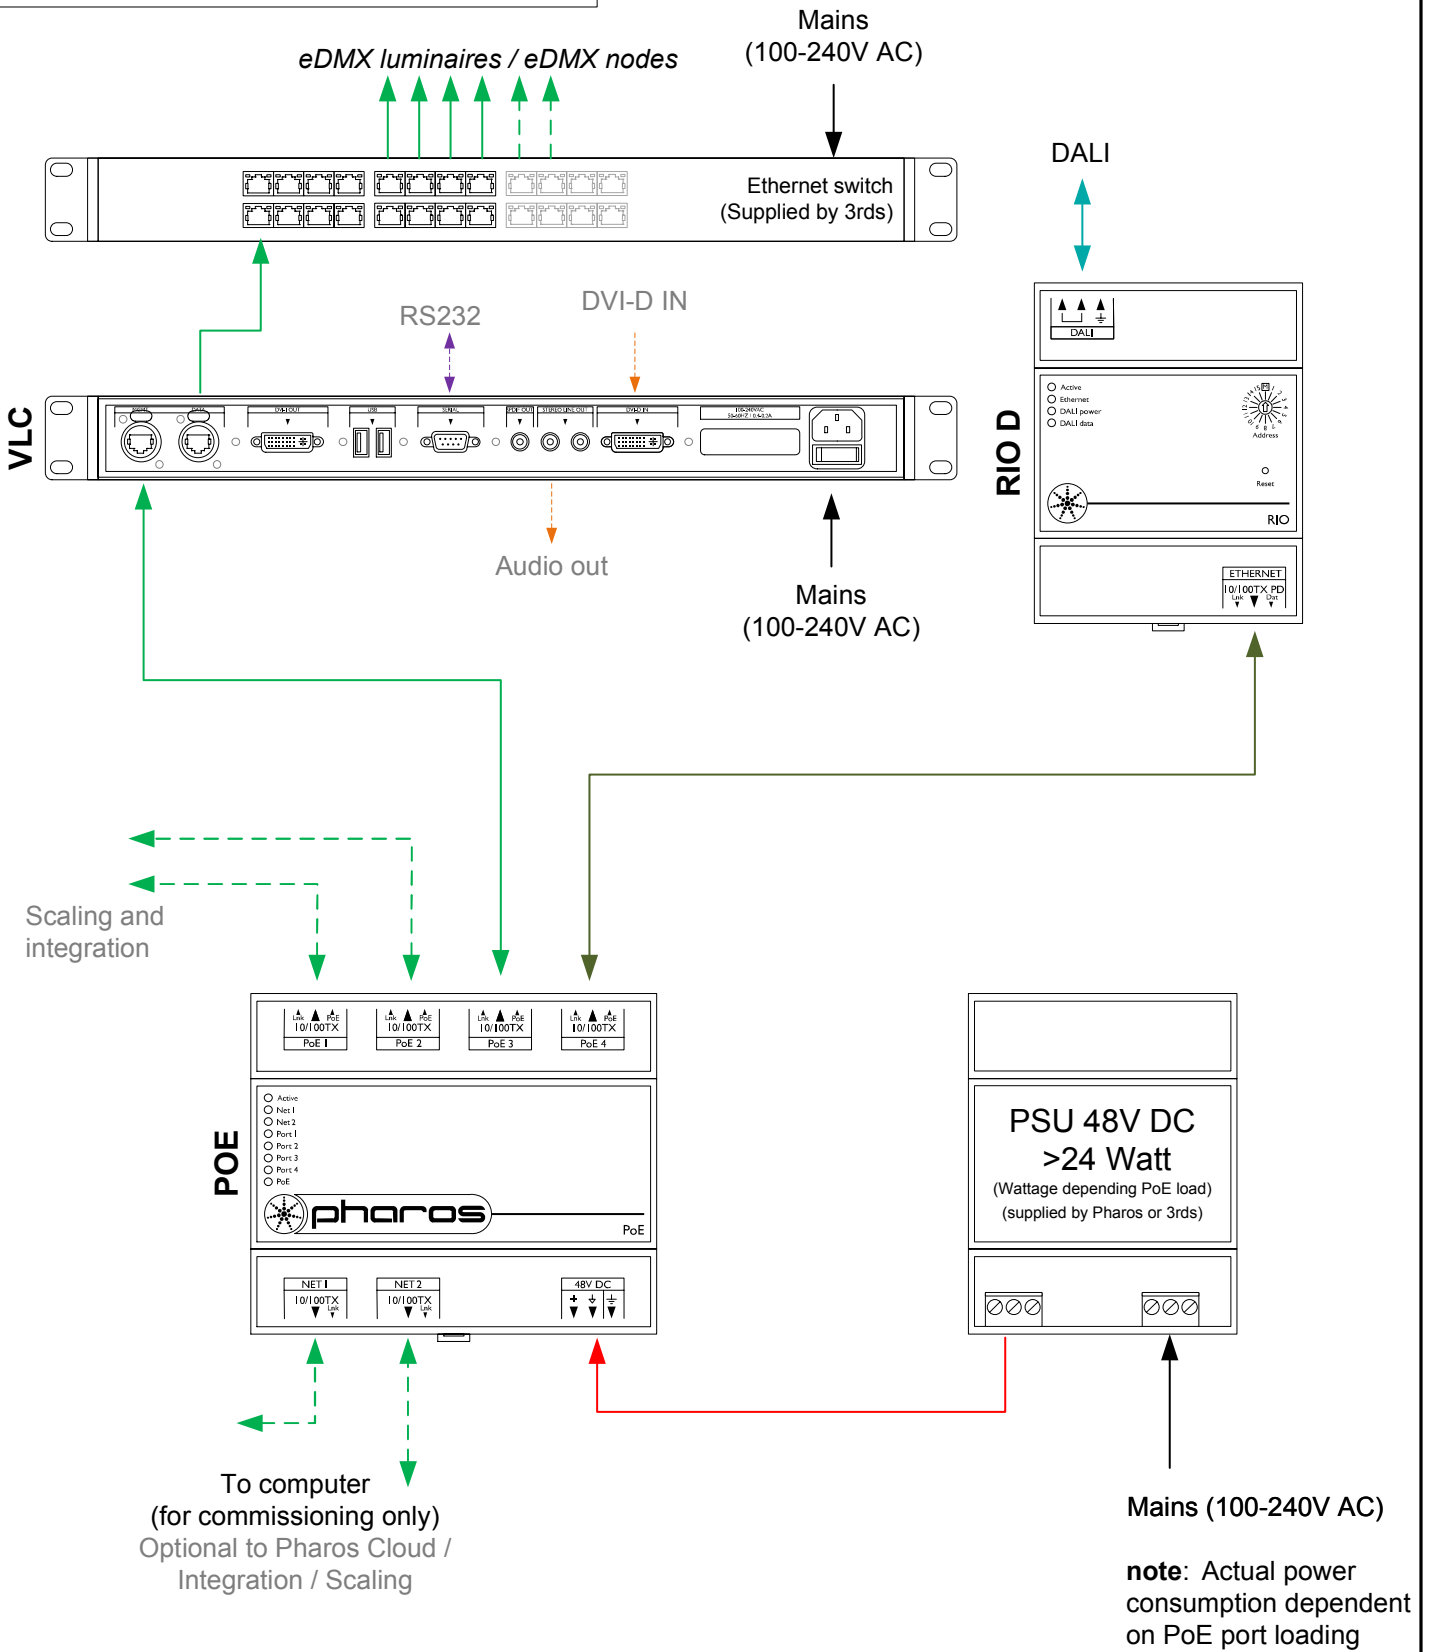

Type: VLC \_\_ ( \_\_=50,100,250,500,1000,1500)  
 eDMX ≤ \_\_\*512 channels  
 Total ≤ \_\_\*512 channels  
 DALI 1 DALI bus (max 64 devices)

- Consult the **Installation Guide** for technical details
- See **General Notes.pdf** for information on cabling types
- **More configurations** are possible to fulfil any project
- Contact your supplier or visit our website for support

 pharoscontrols.com	Reference: 1507	Name: VLC - RIO D	
	Size: A4	Date: 27/09/2017	Rev: V 1.0
	Page:	Notes: Setup	Notes: Minor adjustments
		21/01/2019	V 1.2
			Minor adjustments