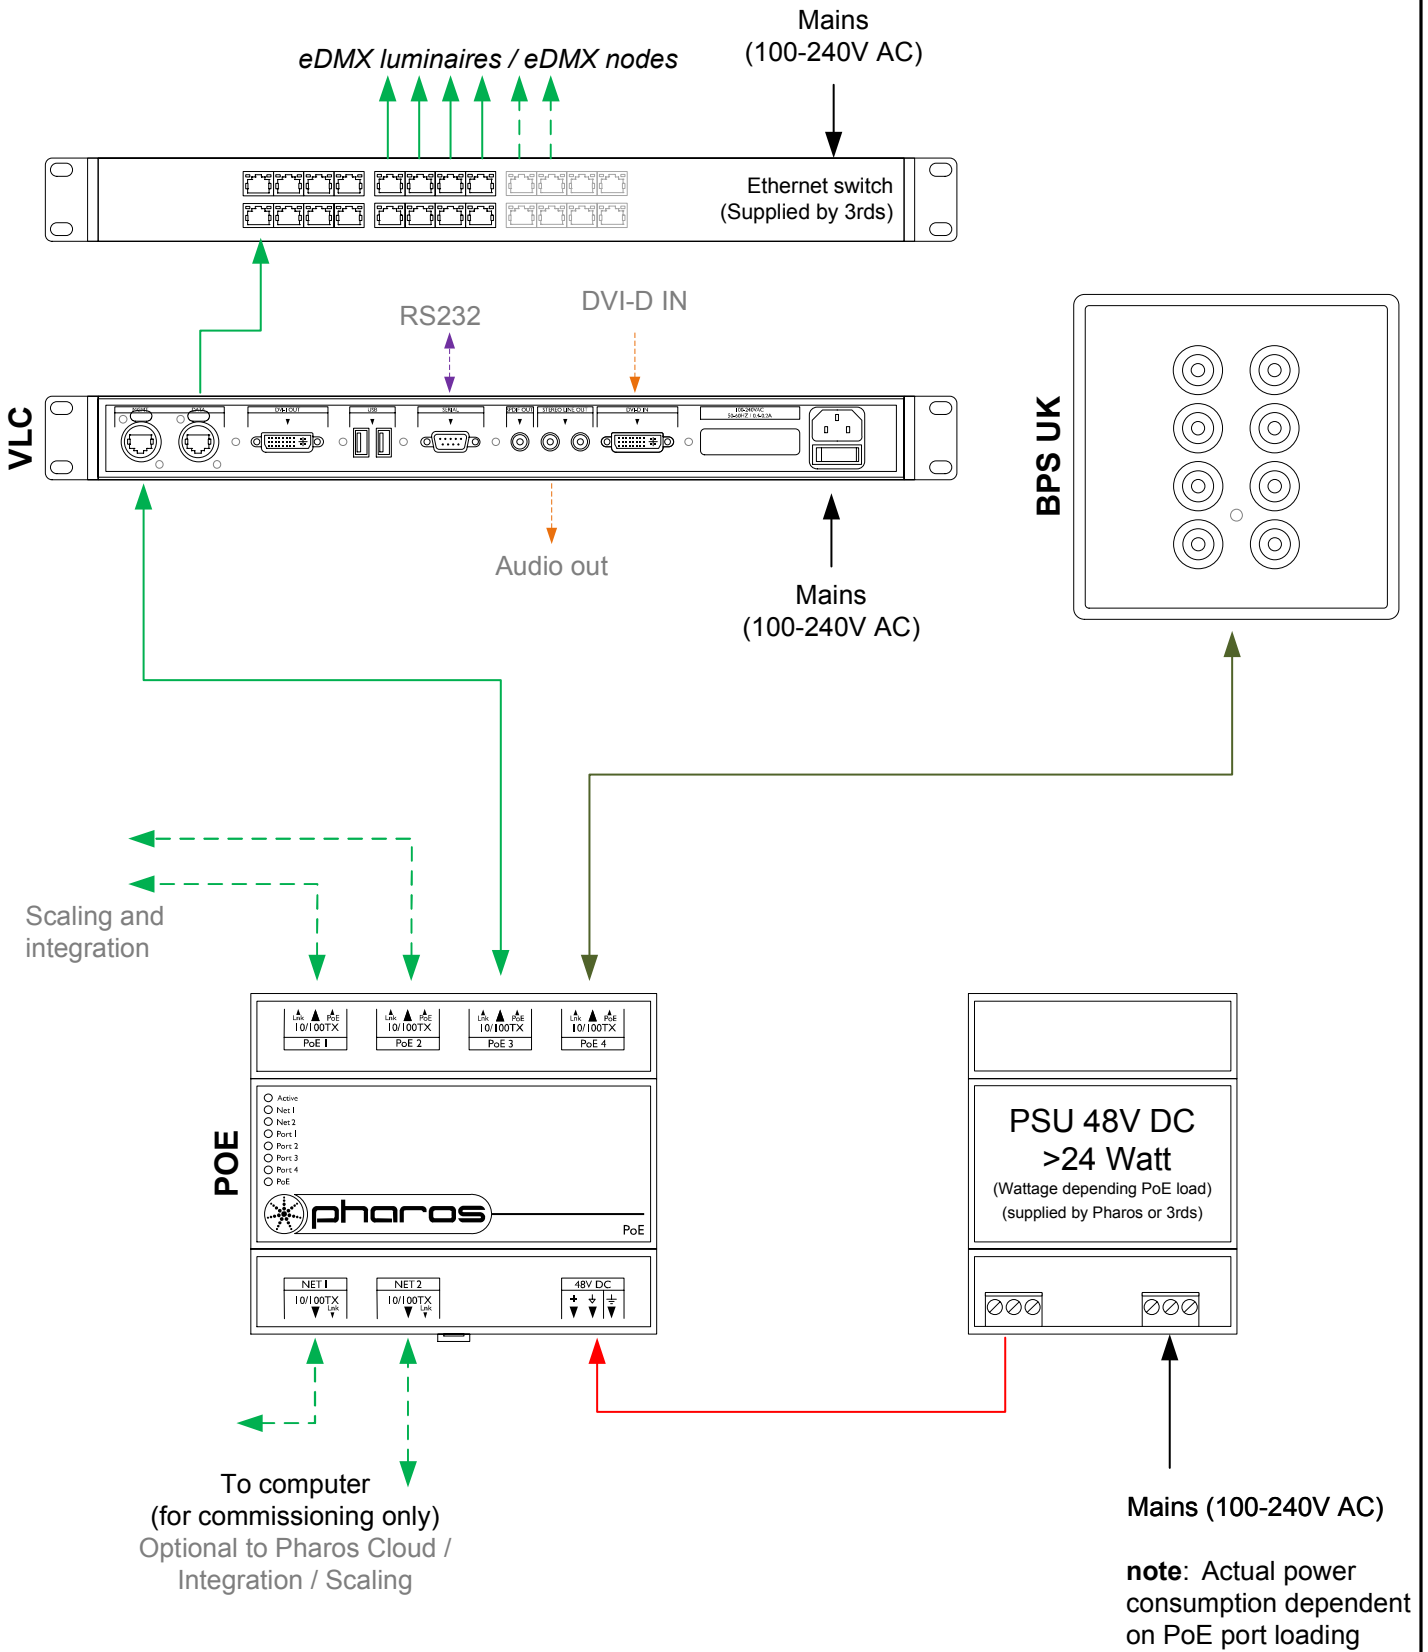

Type: VLC __ (__=50,100,250,500,1000,1500)
 eDMX ≤ __*512 channels
 Total ≤ __*512 channels

- Consult the **Installation Guide** for technical details
- See **General Notes.pdf** for information on cabling types
- **More configurations** are possible to fulfil any project
- Contact your supplier or visit our website for support

 pharoscontrols.com	Reference: 1508	Name: VLC - BPS UK	
	Size: A4	Date: 27/09/2017	Rev: V 1.0
	Page:	Notes: Setup	
		17/09/2018	V 1.1
		21/01/2019	V 1.2