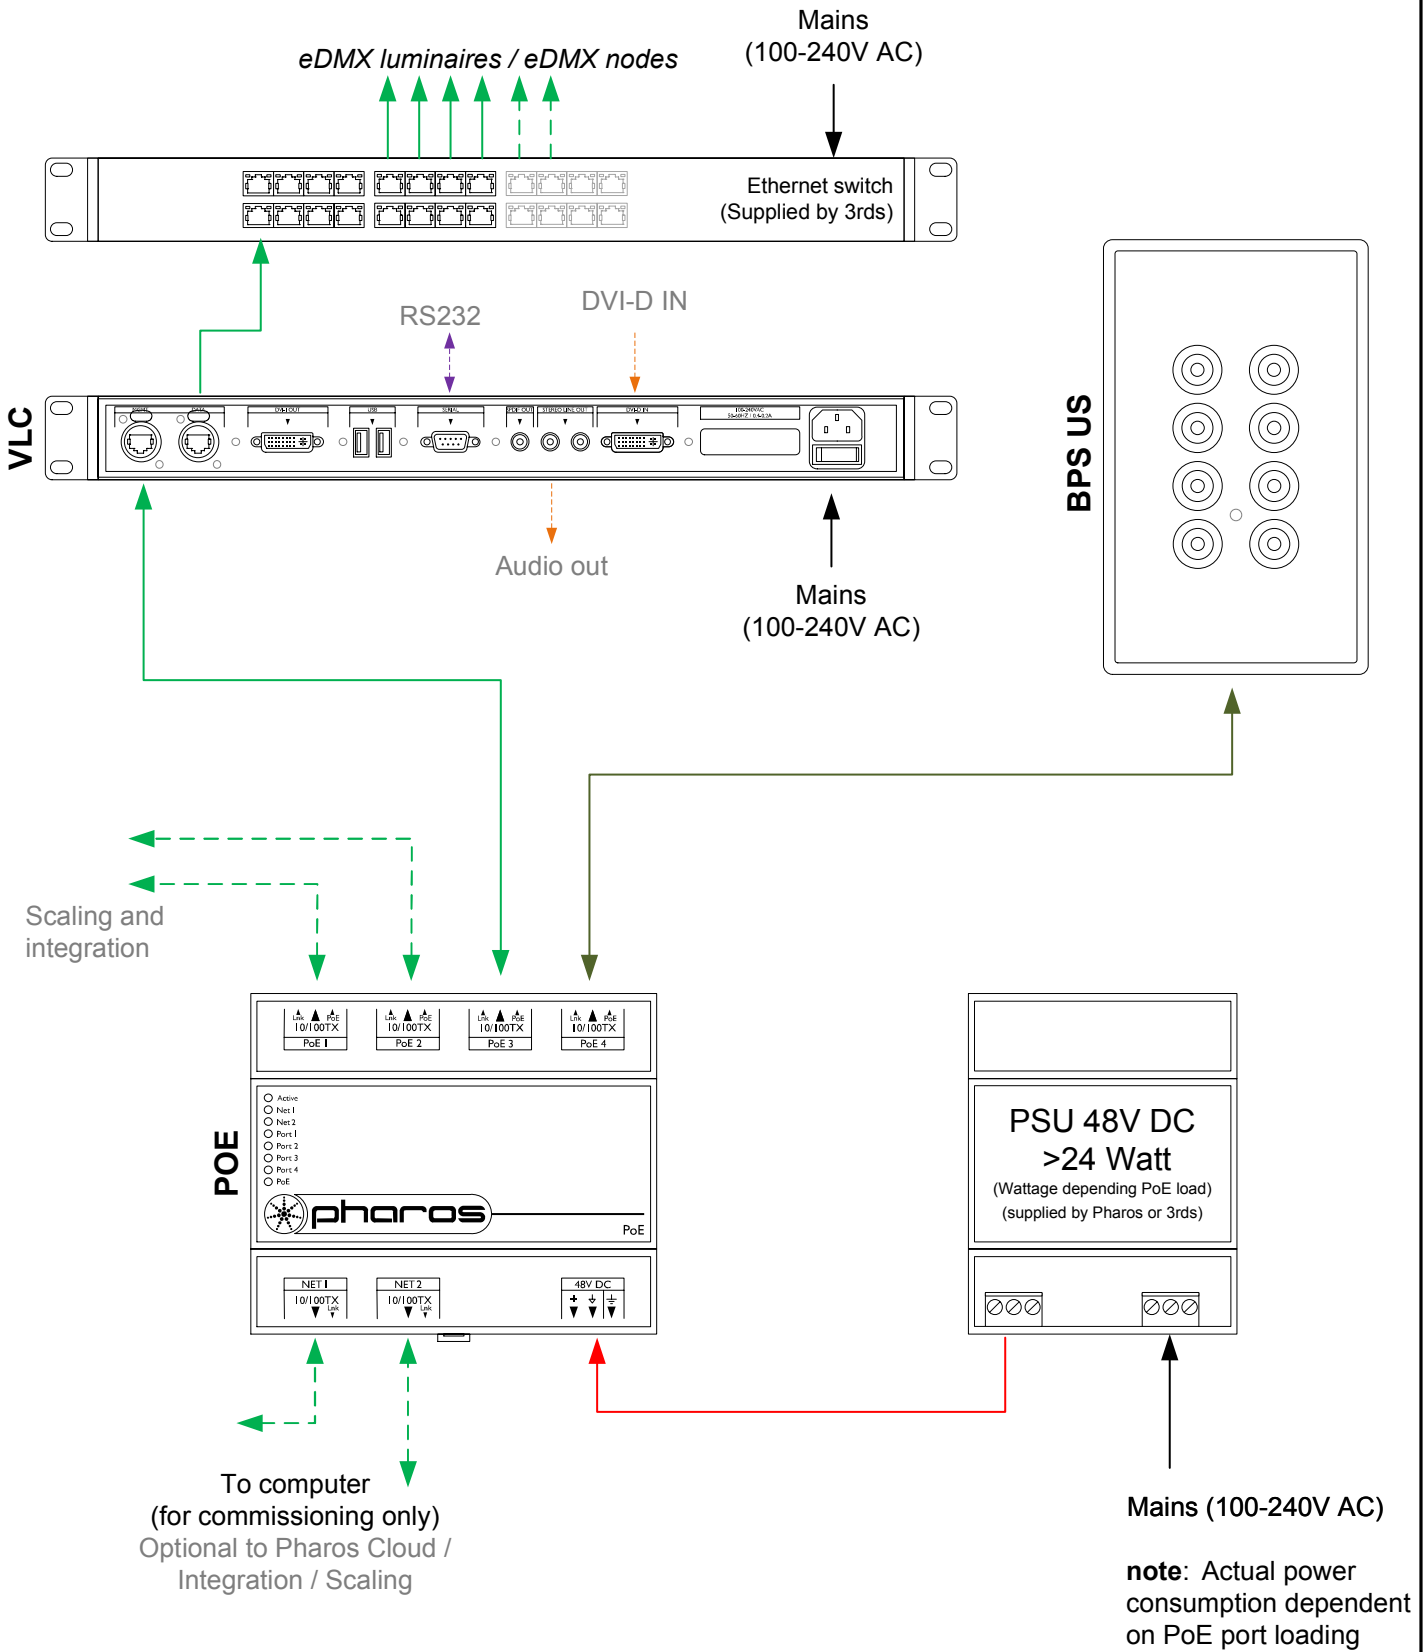

Type: VLC __ (__=50,100,250,500,1000,1500)
 eDMX ≤ __*512 channels
 Total ≤ __*512 channels

- Consult the **Installation Guide** for technical details
- See **General Notes.pdf** for information on cabling types
- **More configurations** are possible to fulfil any project
- Contact your supplier or visit our website for support

 pharoscontrols.com	Reference: 1509	Name: VLC - BPS US	
	Size: A4	Date: 27/09/2017	Rev: V 1.0
	Page:	Notes: Setup	Notes: Minor adjustments
		21/01/2019	V 1.2
			Minor adjustments