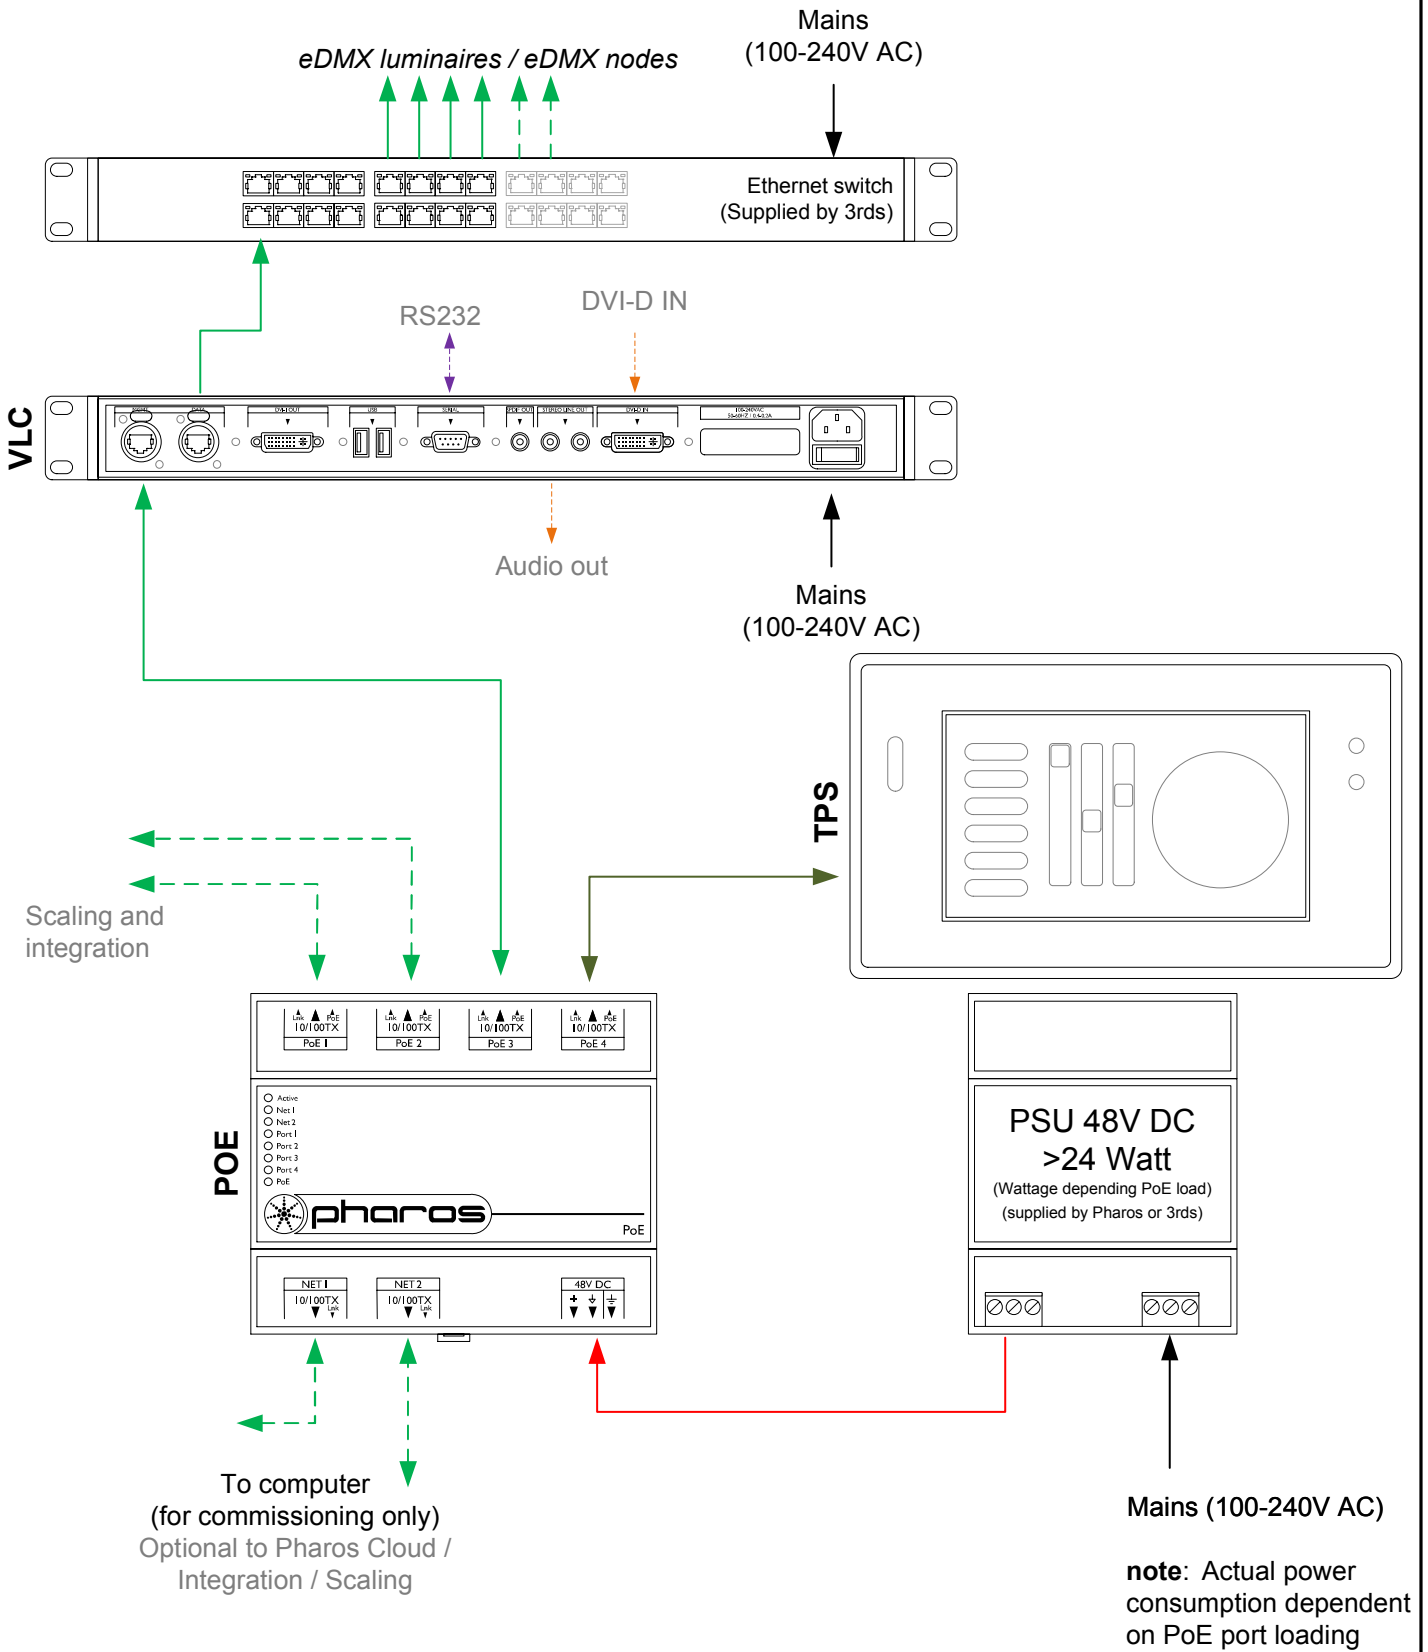

Type: VLC __ (__=50,100,250,500,1000,1500)
 eDMX ≤ __*512 channels
 Total ≤ __*512 channels

- Consult the **Installation Guide** for technical details
- See **General Notes.pdf** for information on cabling types
- **More configurations** are possible to fulfil any project
- Contact your supplier or visit our website for support

 pharoscontrols.com	Reference: 1510	Name: VLC - TPS	
	Size: A4	Date: 27/09/2017	Rev: V 1.0
	Page:	Notes: Setup	Notes: Minor adjustments
		21/01/2019	V 1.2
			Minor adjustments