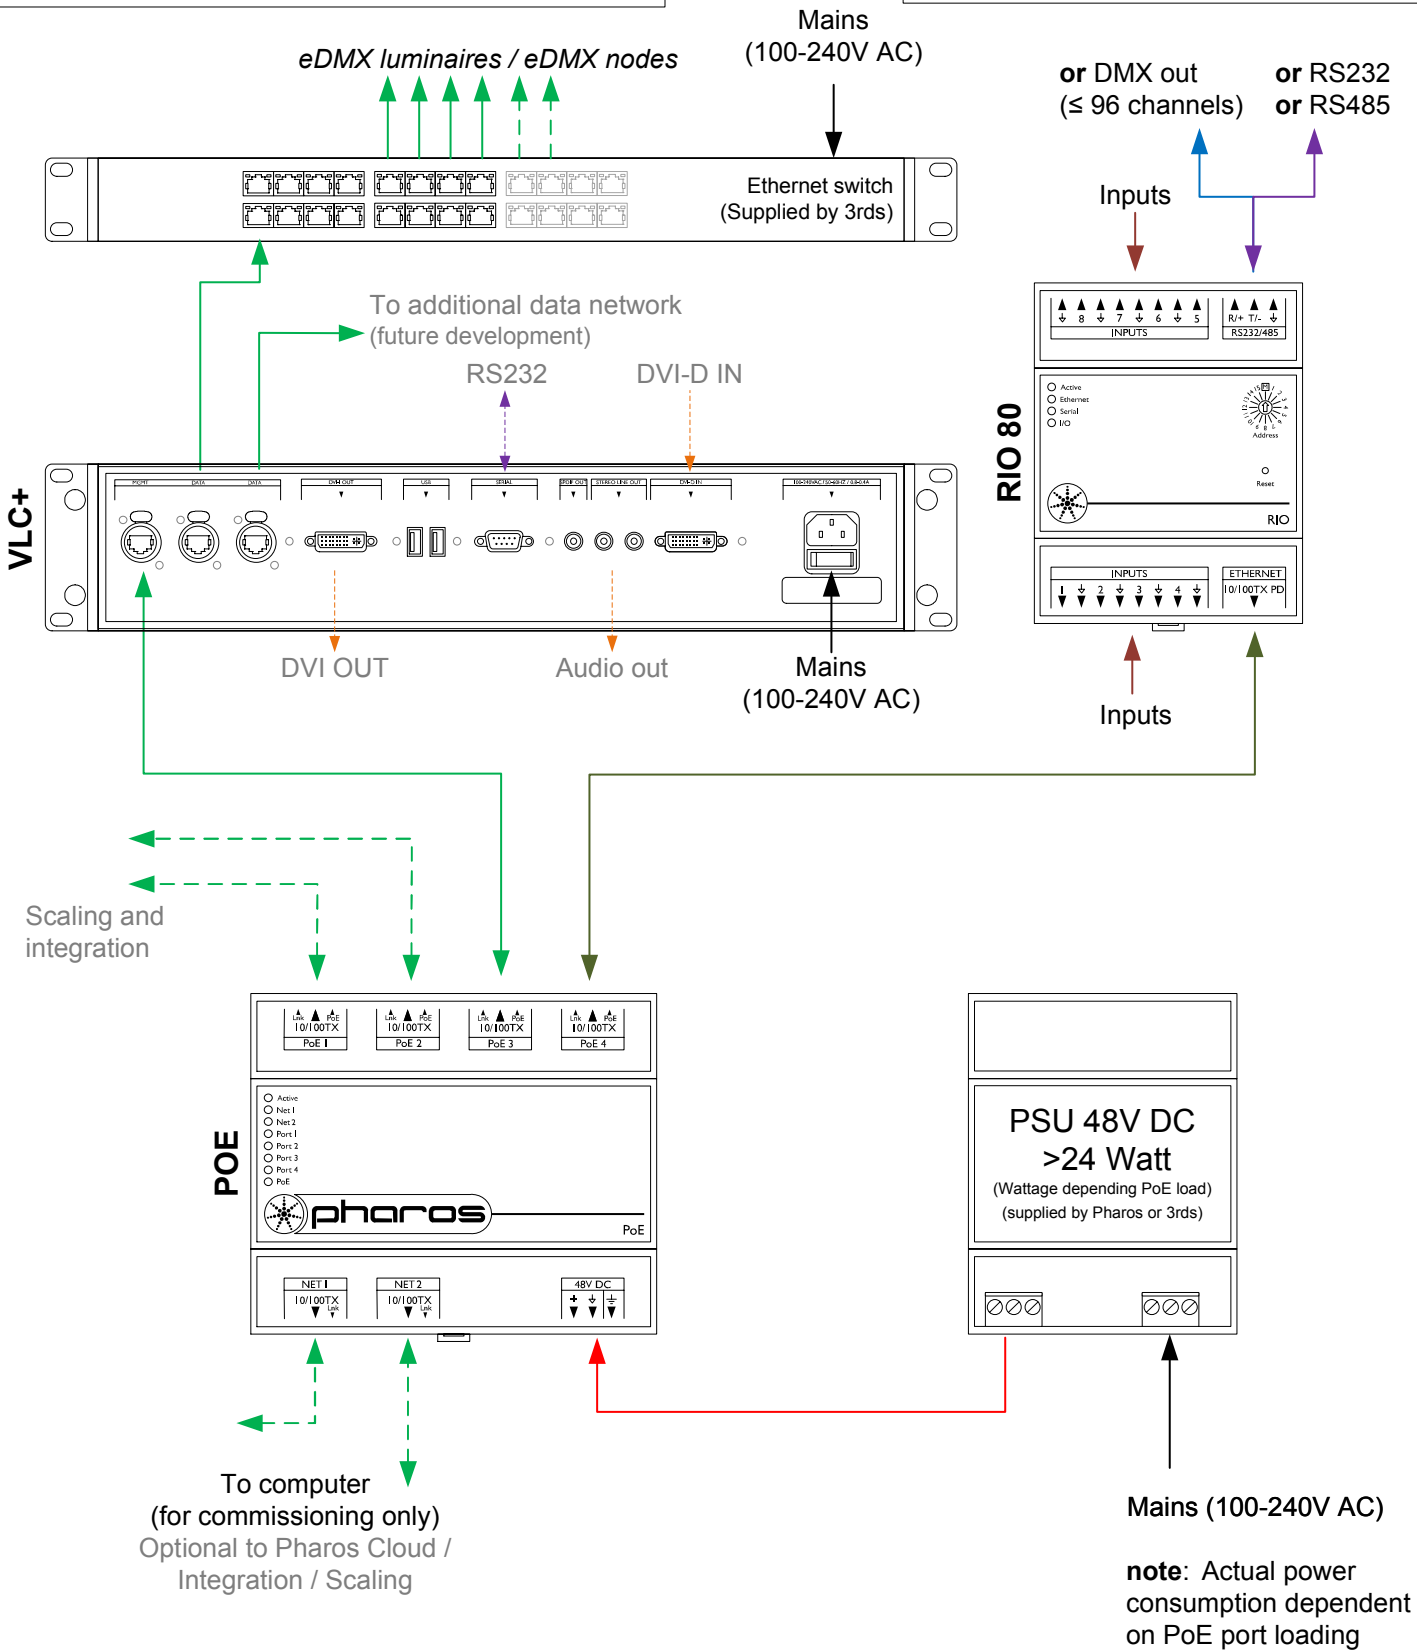

Type:	VLC+ ___ ( ___ =50,100,250,500,1000,150,3000)
eDMX	≤ ___ *512 channels
RIO DMX	≤ 96 channels
Total	≤ ___ *512 channels

Type:	Inputs	Outputs	Serial Port
RIO 80	8	0	Yes
RIO 44	4	4	Yes
RIO 08	0	8	Yes

pharoscontrols.com

Reference:	1603		
Name:	VLC+ - RIO 80		
Size:	A4	Date:	Rev:
Page:		27/09/2017	V 1.0
		21/01/2019	V 1.2
			Notes:
			Setup
			Setup