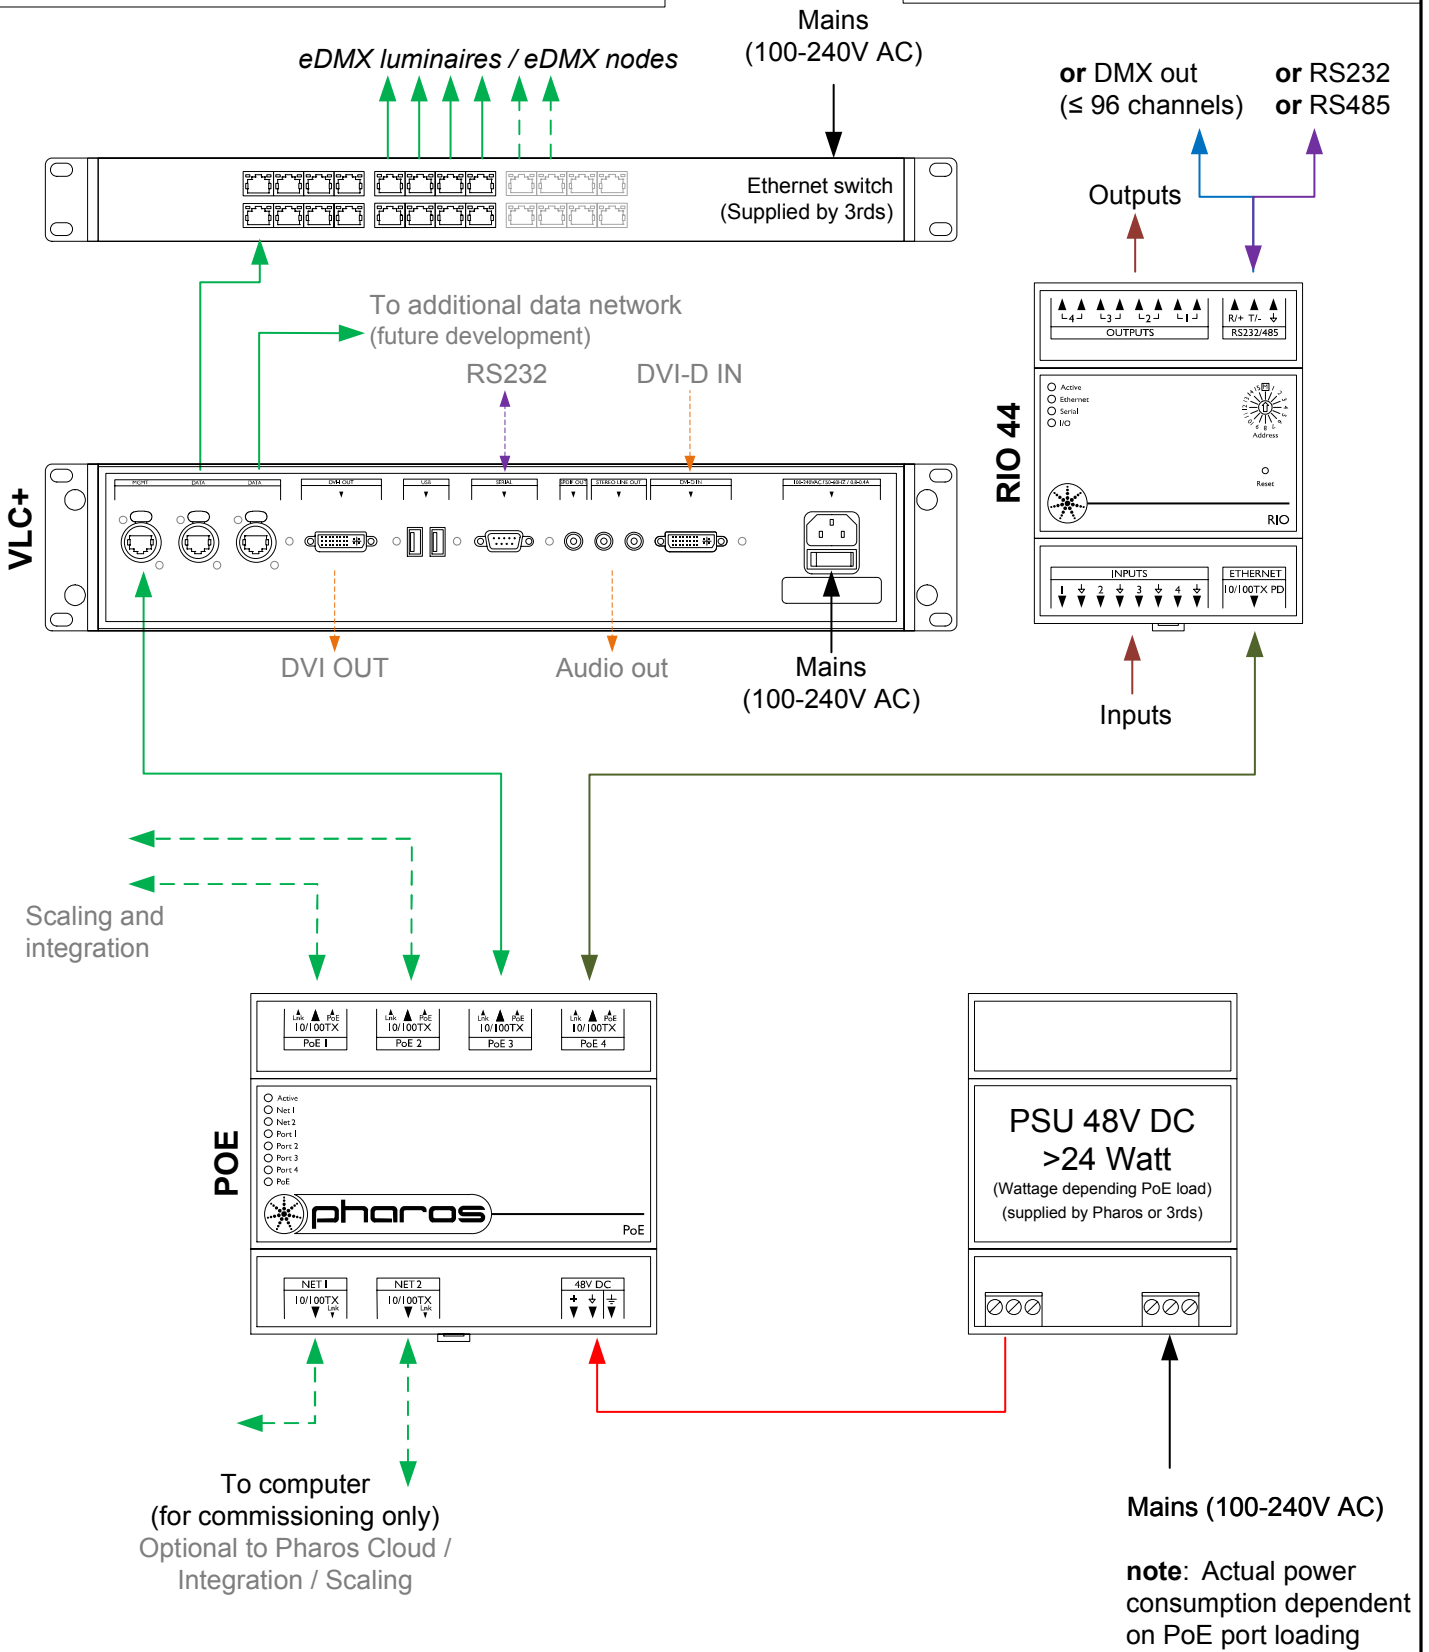

Type:	VLC+ ___ ( ___ =50,100,250,500,1000,150,3000)
eDMX	≤ ___ *512 channels
RIO DMX	≤ 96 channels
Total	≤ ___ *512 channels

Type:	Inputs	Outputs	Serial Port
RIO 80	8	0	Yes
RIO 44	4	4	Yes
RIO 08	0	8	Yes

 pharoscontrols.com	Reference: 1604	Name: VLC+ - RIO 44	
	Size: A4	Date: 27/09/2017	Rev: V 1.0
	Page:	Notes: Setup	Notes: Setup