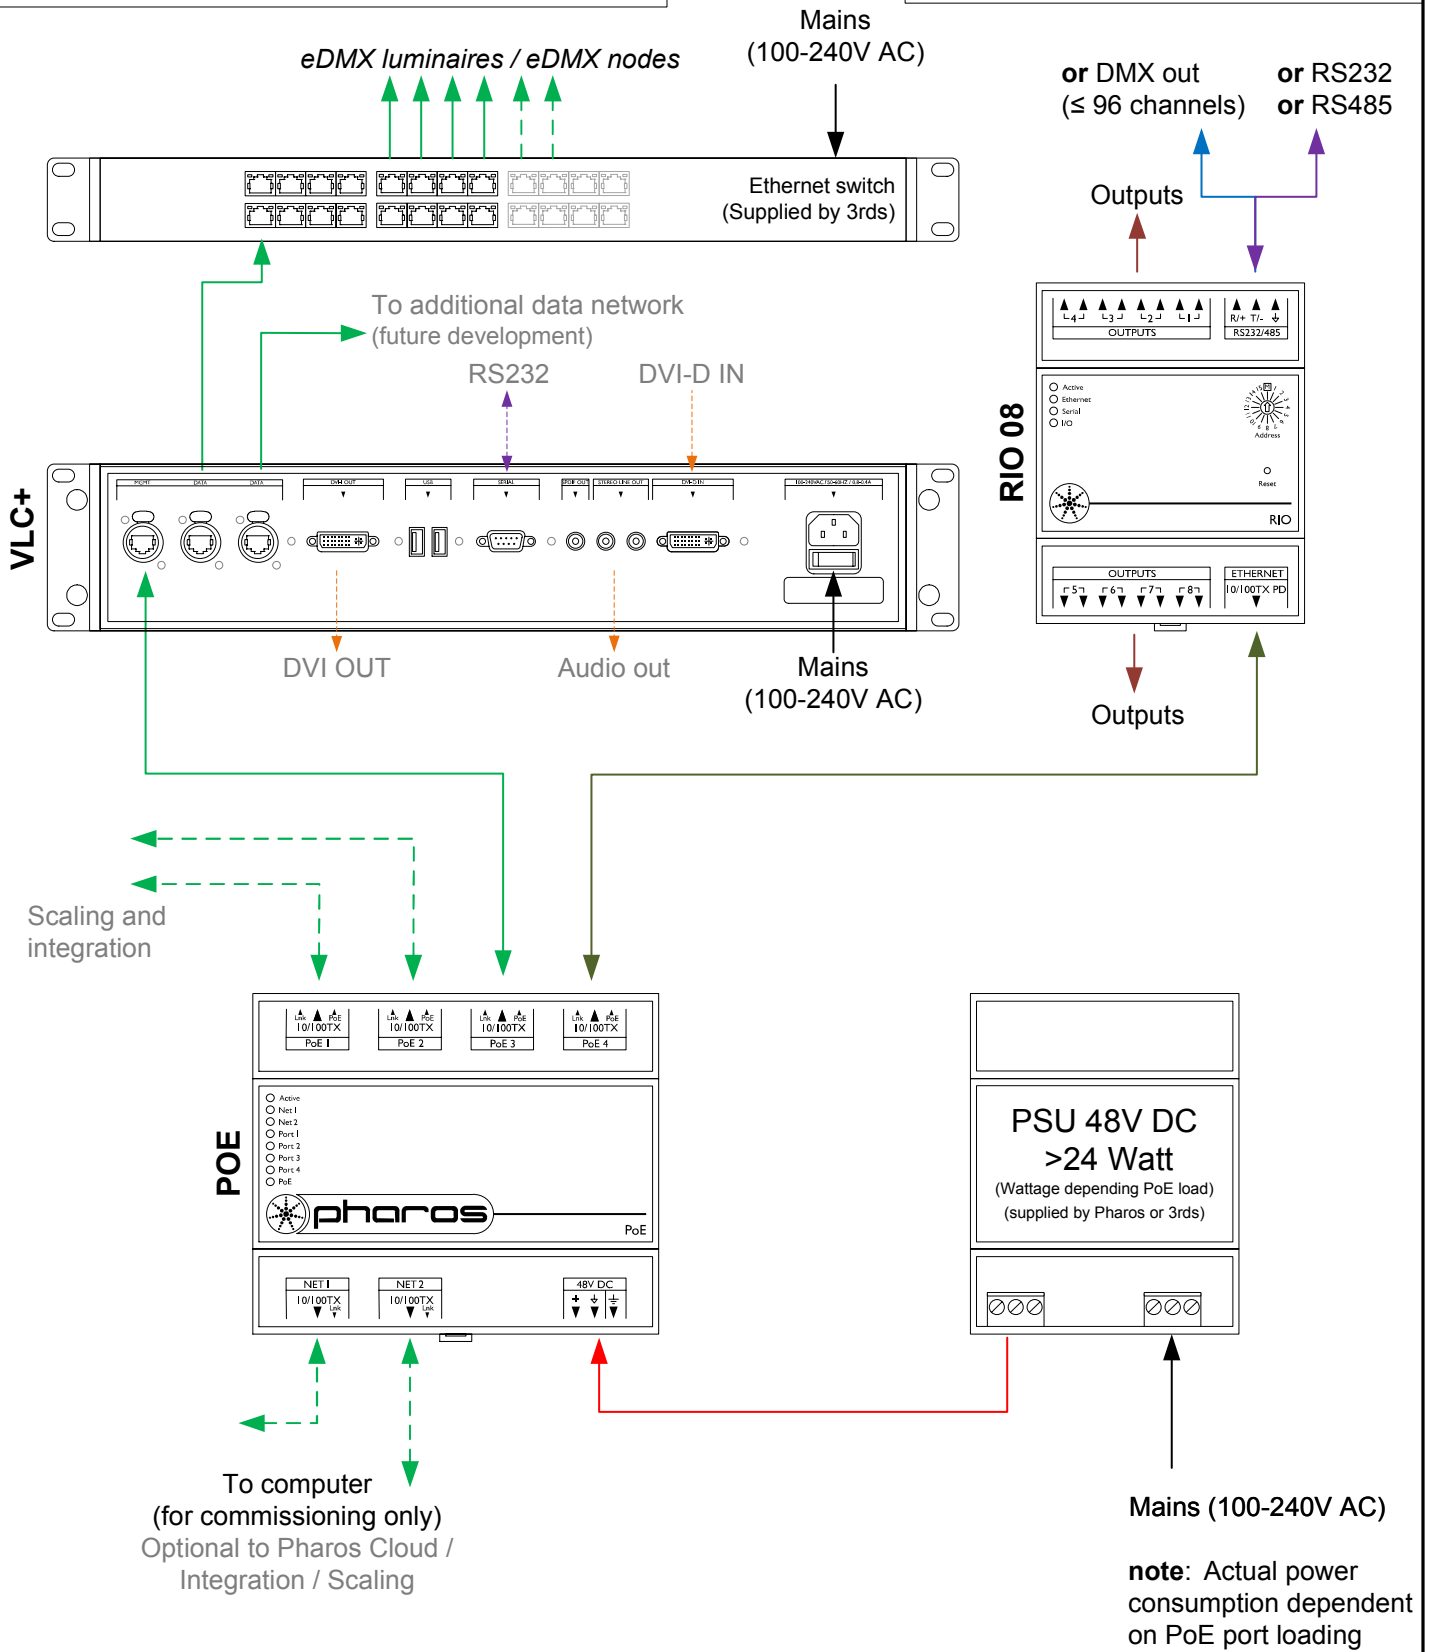

Type:	VLC+ ___ ( ___ =50,100,250,500,1000,150,3000)
eDMX	≤ ___ *512 channels
RIO DMX	≤ 96 channels
Total	≤ ___ *512 channels

Type:	Inputs	Outputs	Serial Port
RIO 80	8	0	Yes
RIO 44	4	4	Yes
RIO 08	0	8	Yes

 pharoscontrols.com	Reference: 1605	Name: VLC+ - RIO 08	
	Size: A4	Date: 27/09/2017	Rev: V 1.0
	Page:	Notes: Setup	Notes: Setup