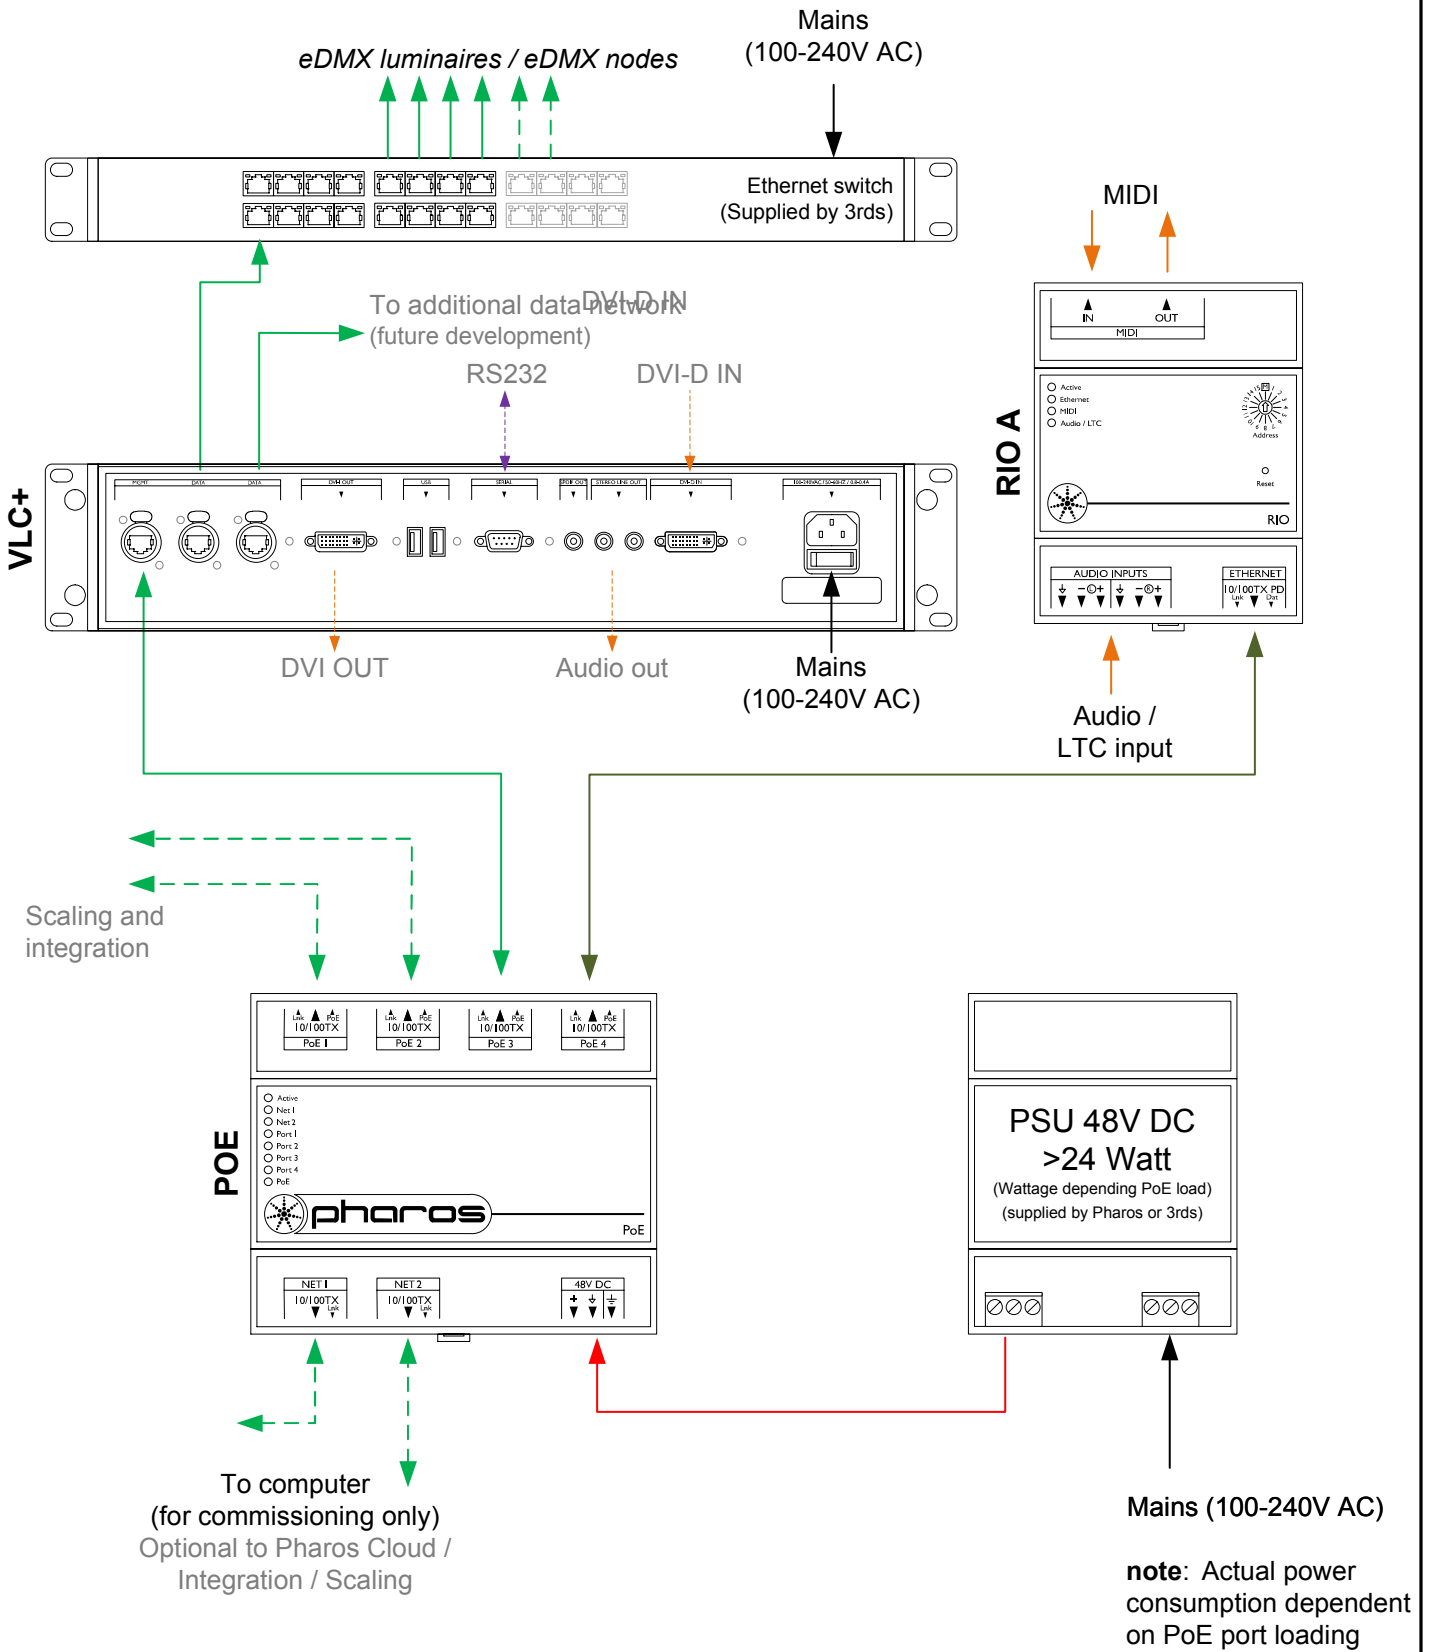

Type: VLC+ ___ (___ =50,100,250,500,1000,150,3000)
 eDMX ≤ ___ *512 channels
 Total ≤ ___ *512 channels

- Consult the **Installation Guide** for technical details
- See **General Notes.pdf** for information on cabling types
- **More configurations** are possible to fulfil any project
- Contact your supplier or visit our website for support

 pharoscontrols.com	Reference: 1606	Name: VLC+ - RIO A	
	Size: A4	Date: 27/09/2017	Rev: V 1.0
	Page:	Notes: Setup	Notes: Setup