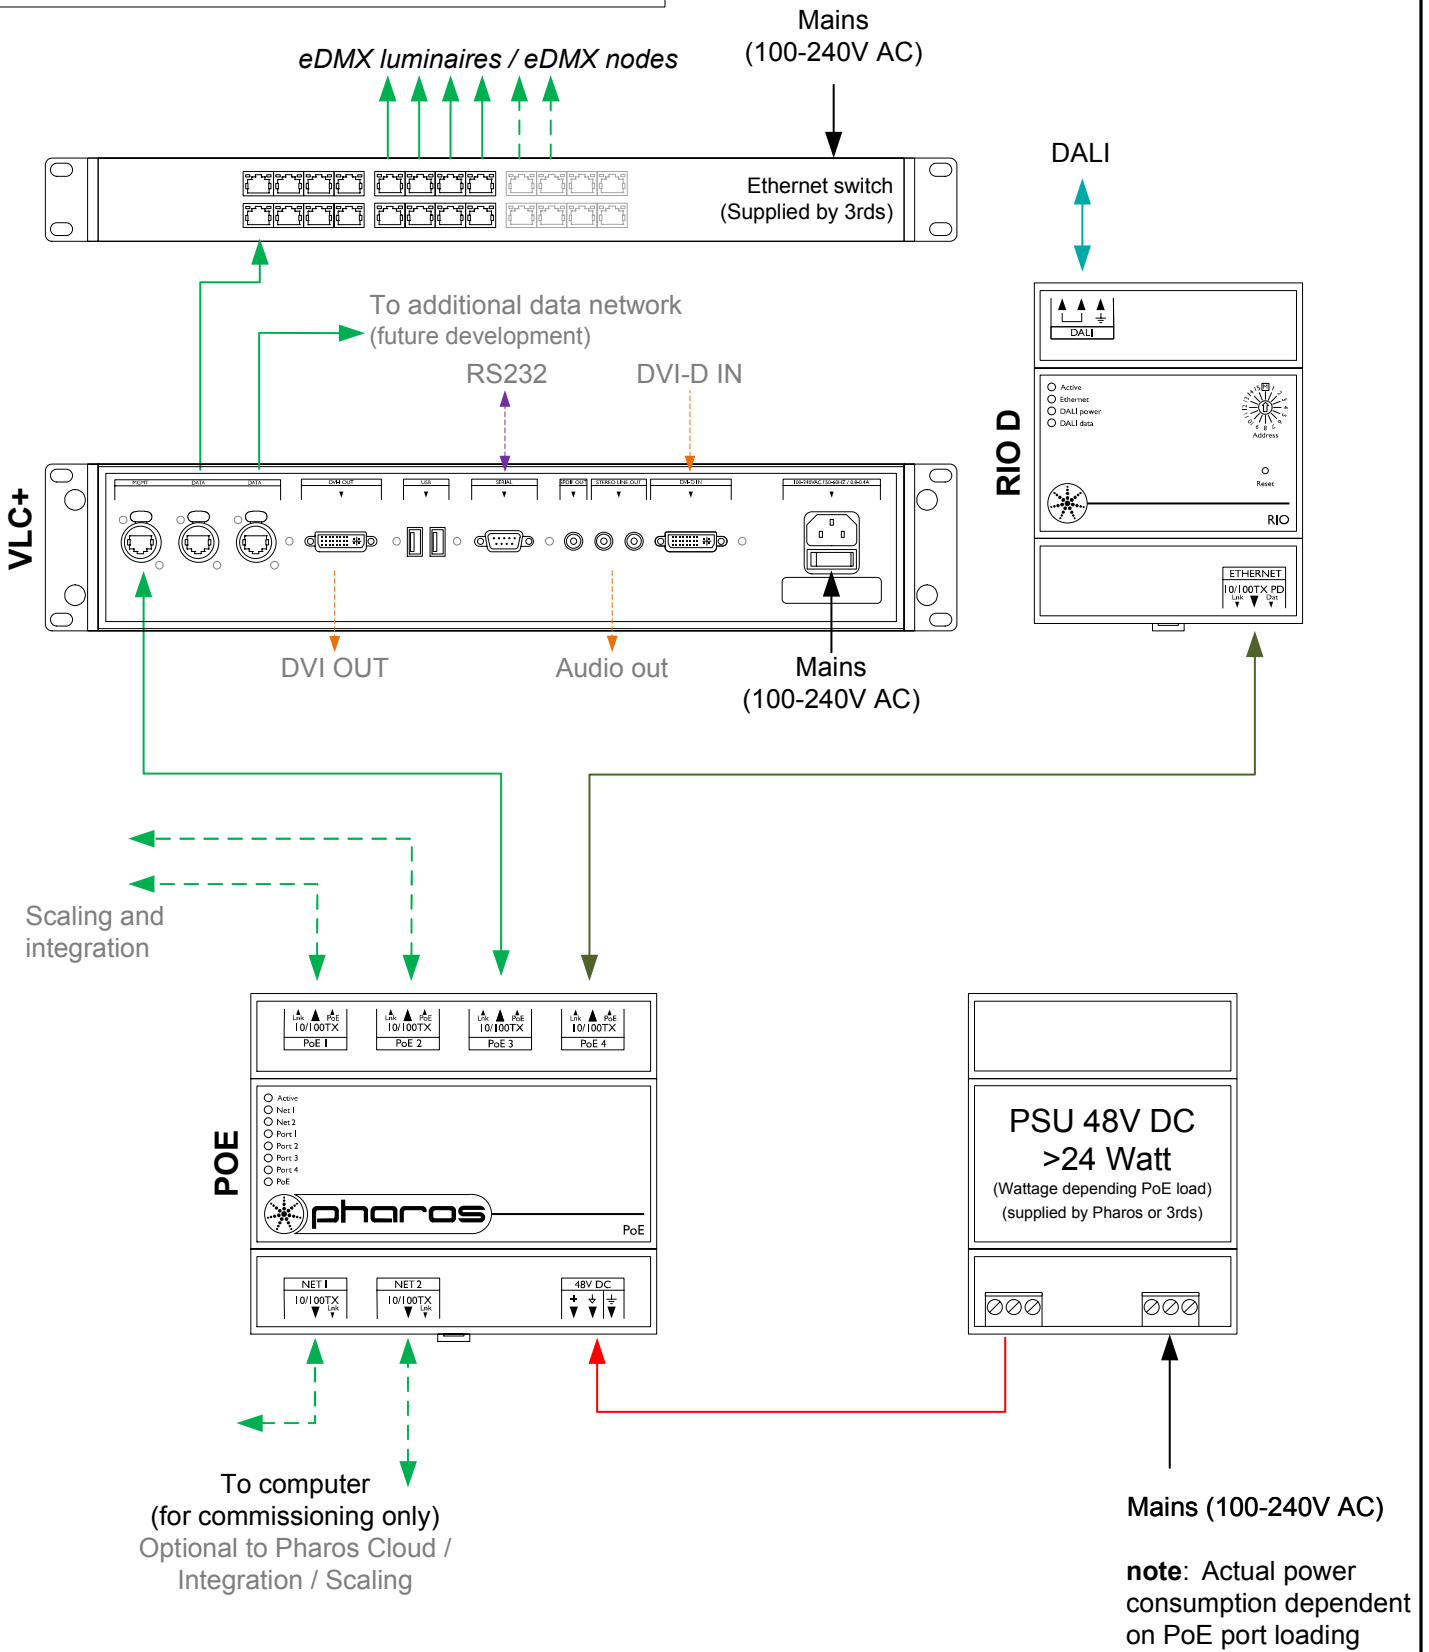

Type: VLC+ \_\_ ( \_\_ =50,100,250,500,1000,150,3000)  
 eDMX ≤ \_\_ \*512 channels  
 Total ≤ \_\_ \*512 channels  
 DALI 1 DALI bus (max 64 devices)

- Consult the **Installation Guide** for technical details
- See **General Notes.pdf** for information on cabling types
- **More configurations** are possible to fulfil any project
- Contact your supplier or visit our website for support

 pharoscontrols.com	Reference: 1607	Name: VLC+ - RIO D	
	Size: A4	Date: 27/09/2017	Rev: V 1.0
	Page:	Notes: Setup	