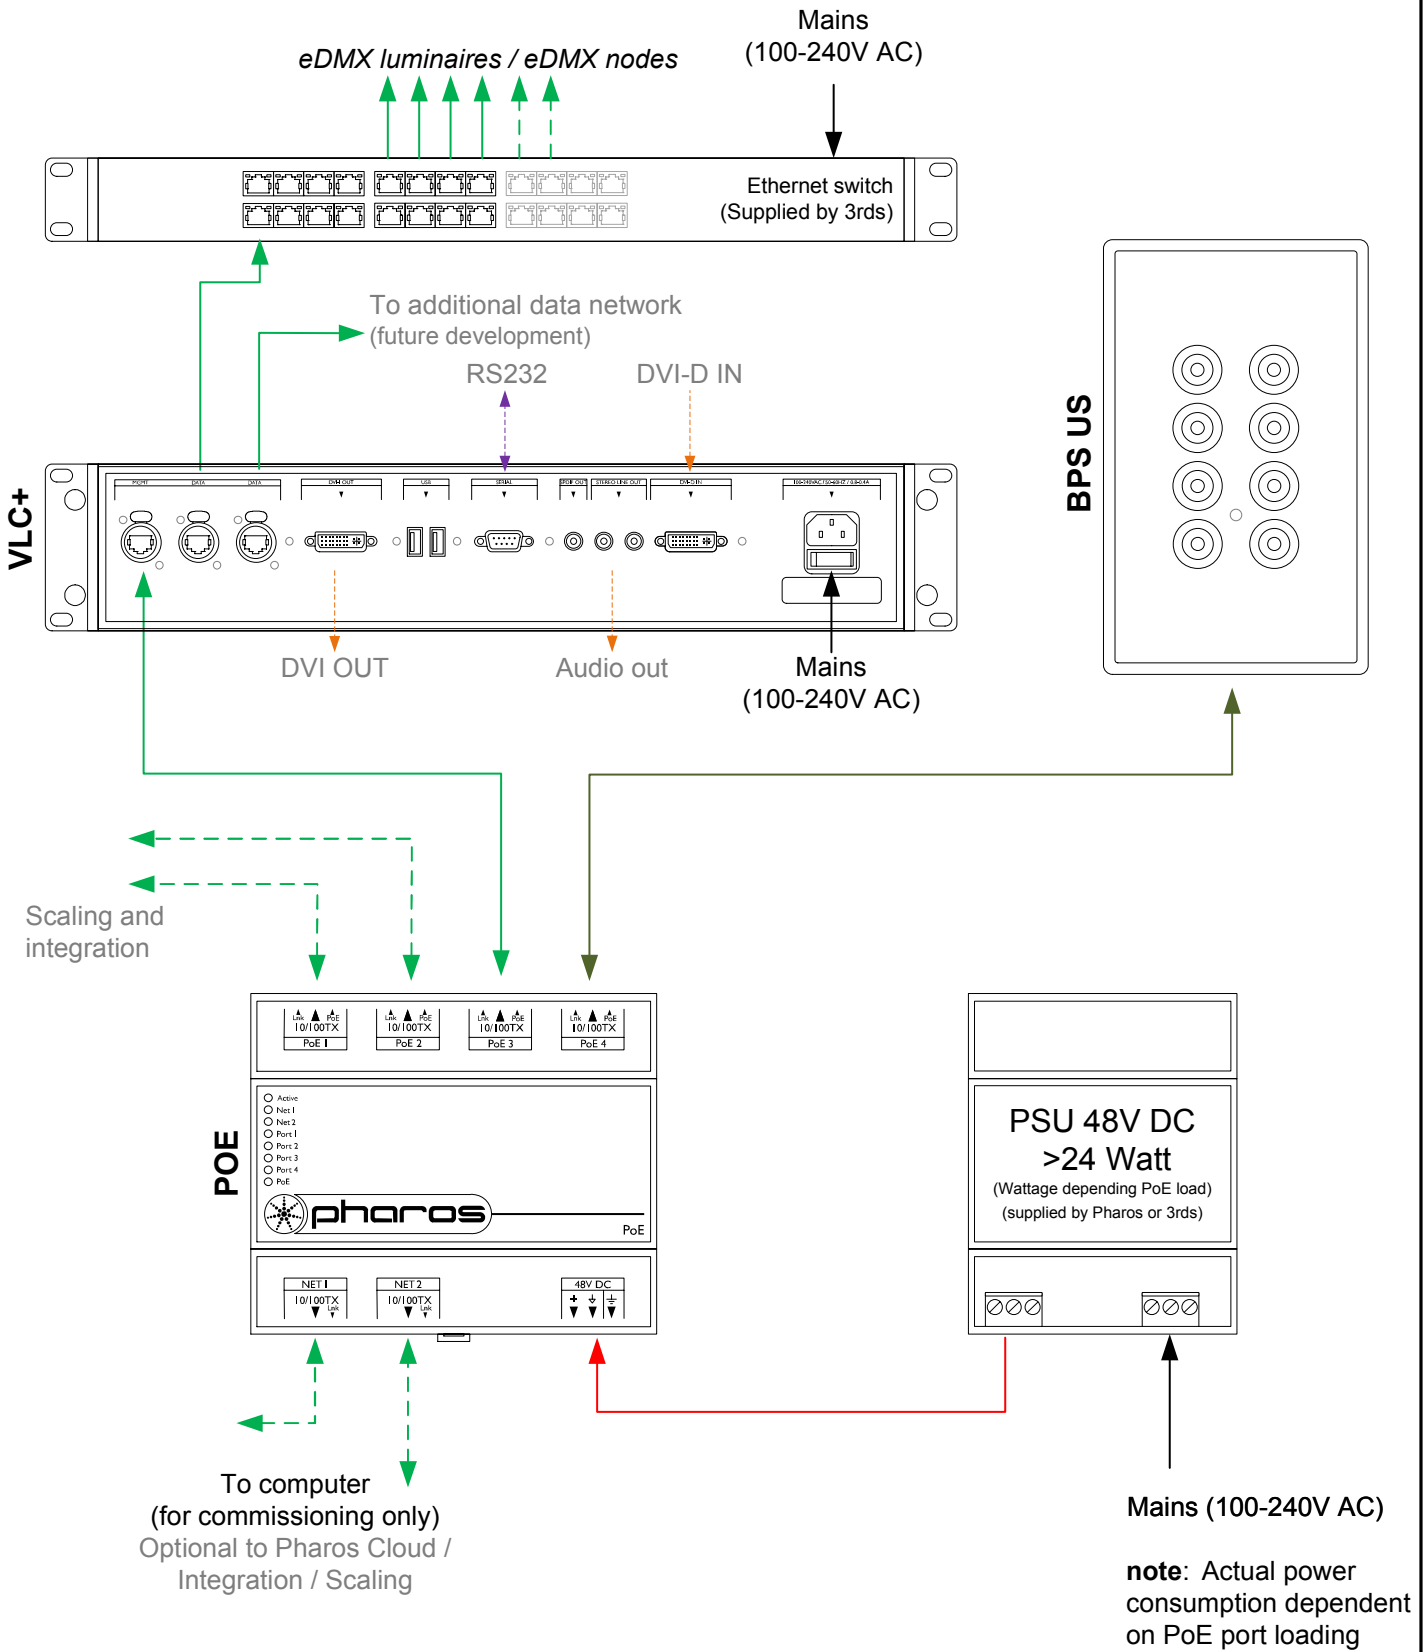

Type: **VLC+** (_ =50,100,250,500,1000,150,3000)
 eDMX ≤ _ *512 channels
 Total ≤ _ *512 channels

- Consult the **Installation Guide** for technical details
- See **General Notes.pdf** for information on cabling types
- **More configurations** are possible to fulfil any project
- Contact your supplier or visit our website for support

| | | | |
|---|--------------------|------------------------|-----------------|
|  pharoscontrols.com | Reference: 1609 | Name: VLC+ - BPS US | |
| | Size: A4 | Date: 27/09/2017 | Rev: V 1.0 |
| | Page: | Notes: Setup | Notes: Setup |